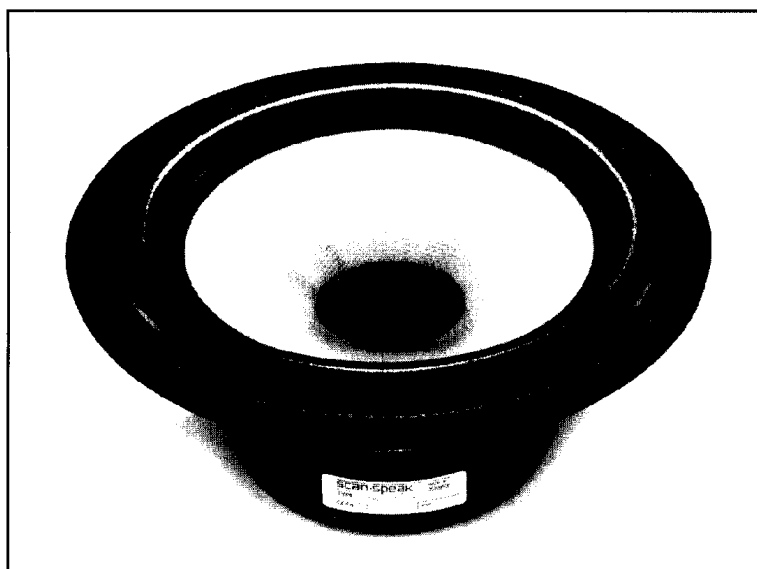

### Description

21W/8554-00 is an 8" woofer featuring our Kevlar cone which is manufactured at our own production facilities. The cone is coated in order to obtain the right damping to stiffness ratio. This drive unit offers very good transient capacity and audible headroom. It uses our Symmetric Drive magnet system and has a strong die-cast magnesium/aluminium basket which provides proper ventilation under the spider.