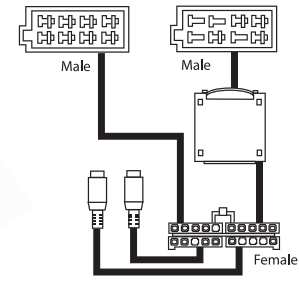

To Suit Sound4

- Suits all models (1 Plug Type).