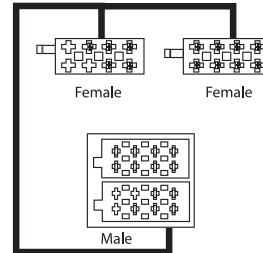

APP SERIES – D.I.Y. ISO CAR

The APP series of harnesses are designed to plug directly into the pre-existing factory radio plug/s of your car leaving you with a set of female ISO plugs on the other end. The female ISO plugs can then be plugged straight into either an 'APP8' series plug (which then simply plugs straight into the back of a head unit) or straight back into an original factory head unit (if unit is using ISO male plugs). They are also great if you are not sure of which coloured wire goes where.

To Suit Alfa

- ISO Connector to Alfa
  145/146 - 07/1993 - 1997
  147 - 04/2001
  155 - 03/1992-09/1997
  164 - 1993
  166 - 10/1998
  GTV - 06/1995
  159/Brera/Crosswagon/GT - 2005