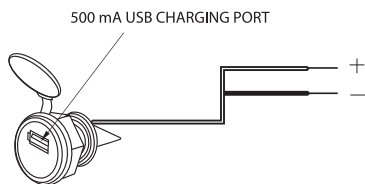

REPLACES STANDARD CIGARETTE LIGHTER SOCKET

Illuminated

APUSBE

9 317114 900418

USB Socket with 2M lead

- To connect to USB head unit input socket including iPod compatible models

REPLACES STANDARD CIGARETTE LIGHTER SOCKET