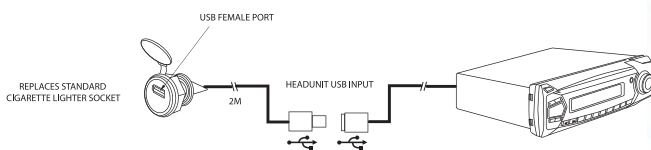

REPLACES STANDARD CIGARETTE LIGHTER SOCKET

Illuminated

APUSBE

9 317114 900418

USB Socket with 2M lead

- To connect to USB head unit input socket including iPod compatible models

REPLACES STANDARD CIGARETTE LIGHTER SOCKET