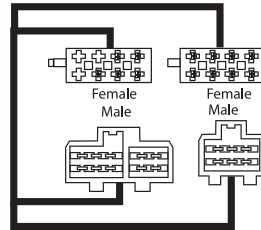

To Suit Nissan

- ISO Connector to suit Nissan 1987 On

APP0121

- ISO Connector to suit X-Trail - 12/2004
  Micra - 2000-2004
  Terano / Vanette - 2001