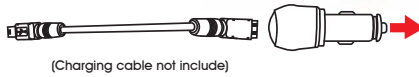

2 IN 1 USB Power Supply With Battery Back Up USB Power Supply + Emergency Power Supply

- Charges iPod, cell phone, digital camera (Charging cable not include)
- USB charger with Cigarette lighter plug
- 0.5A output
- 12/24V

When plugged a cigarette lighter socket the UniPower works as a normal USB power adaptor. Whilst simultaneously charging its internal battery.