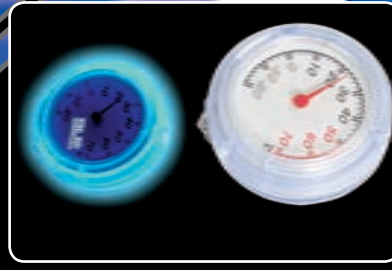

BLR Thermometer

- Attaches to your vehicle using supplied double-sided tape
- Glows blue when illuminated with black light

BLR605

9 317114 883483