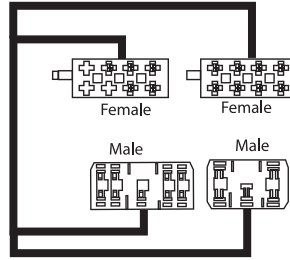

To Suit Daihatsu

- ISO Connector to most Daihatsu 1989 Up

APP040

9 317114 871954