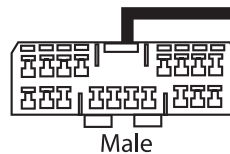

AP1784H

9 317114 873460

To Suit Honda Accord 03-04

Dual to Single zone

- To suit FP997864 refer page V-79
  Used when replacing factory climate control system with facia kit FP997864