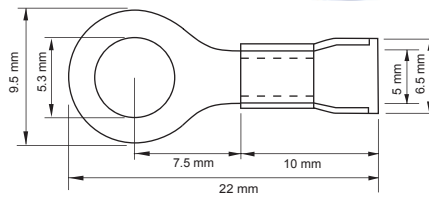

- 4.3mm Red O Ring terminals, 100pcs
- Wire size 22-16 AWG 0.5-1.5mm

- 4.3mm Blue O Ring terminals, 100pcs
- Wire size 16-14 AWG 1.2-1.5mm

- 8.4mm Red O Ring terminals, 100pcs
- Wire size 8 AWG 6-8mm

- 5.3mm Red O Ring terminals, 100pcs
- Wire size 22-16 AWG 0.5-1.5mm