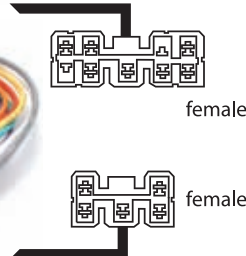

- This is a replacement for the factory fitted harness. Suits most late Mitsubishi models, 1 Plug Type.

717011

9 317114 874399

2 Plug Type Replacement Harness

- This is a replacement for the factory fitted harness. Suits most early Mitsubishi models, 2 Plug Type.