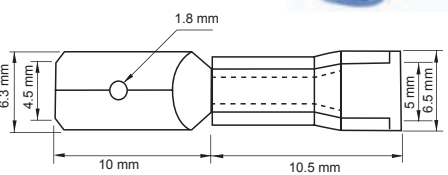

- 6.3mm Red male spade terminals, 100pcs
- Wire size 22-16 AWG 0.5-1.5mm

- 6.3mm Blue male spade terminals, 100pcs
- Wire size 16-14 AWG 1.5-2.5mm

- 6.3mm Yellow male spade terminals, 100pcs
- Wire size 12-10 AWG 4-6mm

TSM63R

9 317114 866554

TSM63B

9 317114 867162

TSM63Y

9 317114 867186