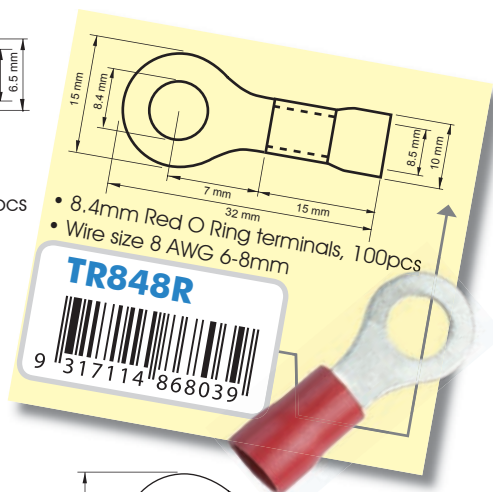

- 8.4mm Red O Ring terminals, 100pcs
- Wire size 8 AWG 6-8mm