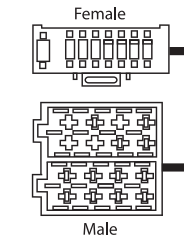

NEW
APP8JVC2

9 317114 900791