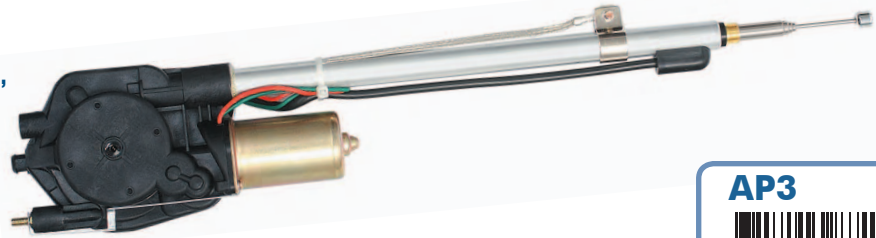

AP12

Fairlane NL 96/98

Falcon EF, EL 94-98 & AU 98-02

OEM Semi Automatic, Replaceable Mast

- Only for OEM automatic antenna replacement
- 5 Section stainless steel mast
- Extends to 99cm
- Cable 48cm
- Replacement mast for AP3: AP12

AP3

Fully Automatic, Replaceable Mast

- Only for converting lock down antenna to automatic
- 5 Section stainless steel mast
- Extends to 99cm
- Replacement mast for AP5: AP12

AP5

Replacement Mast, suits OEM Assy. & Aerpro Replacement Antenna