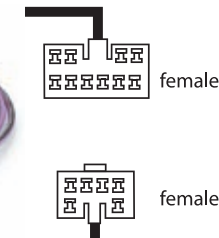

Replacement Harness

- This is a replacement for the factory fitted harness. Suits earlier model toyotas, two plug type.

711398D

9 317114 872296

98 On Replacement Harness

- This is a replacement for the factory fitted harness.
- Suits most late model Toyotas, smaller 2-plug type.