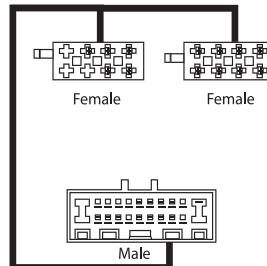

- ISO Connector to suit Maxima 2007 On
Navara 2007 On
Pathfinder 2007 On
Tiida 2006 On
X-Trail 2007 On

APP091

NEW

To Suit Saab

- ISO Connector to Saab 900 - 1993
9000 - 1995
9.3 - 1993
9.5 - 1997

APP075

NEW