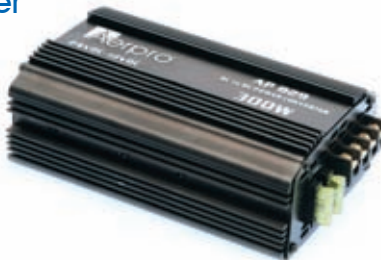

24V to 12V DC/DC Converter

- Built in indicating LED:
  Green for operation, red for protection
- 24 Volts input
- 12 Volts output
- 30 Amp maximum
- Internal cooling fan