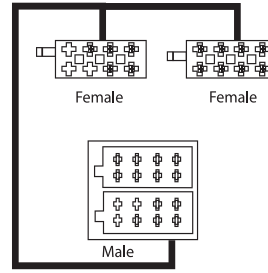

To Suit Holden

- ISO Connector to Astra / Vectra 1988 on VY Commodore

NEW
APP064
9 317114 901125

- ISO Connector to Commodore VN-VP 1988-93

APP060
9 317114 871985

- ISO Connector to Commodore VR-VS

APP061
9 317114 874443