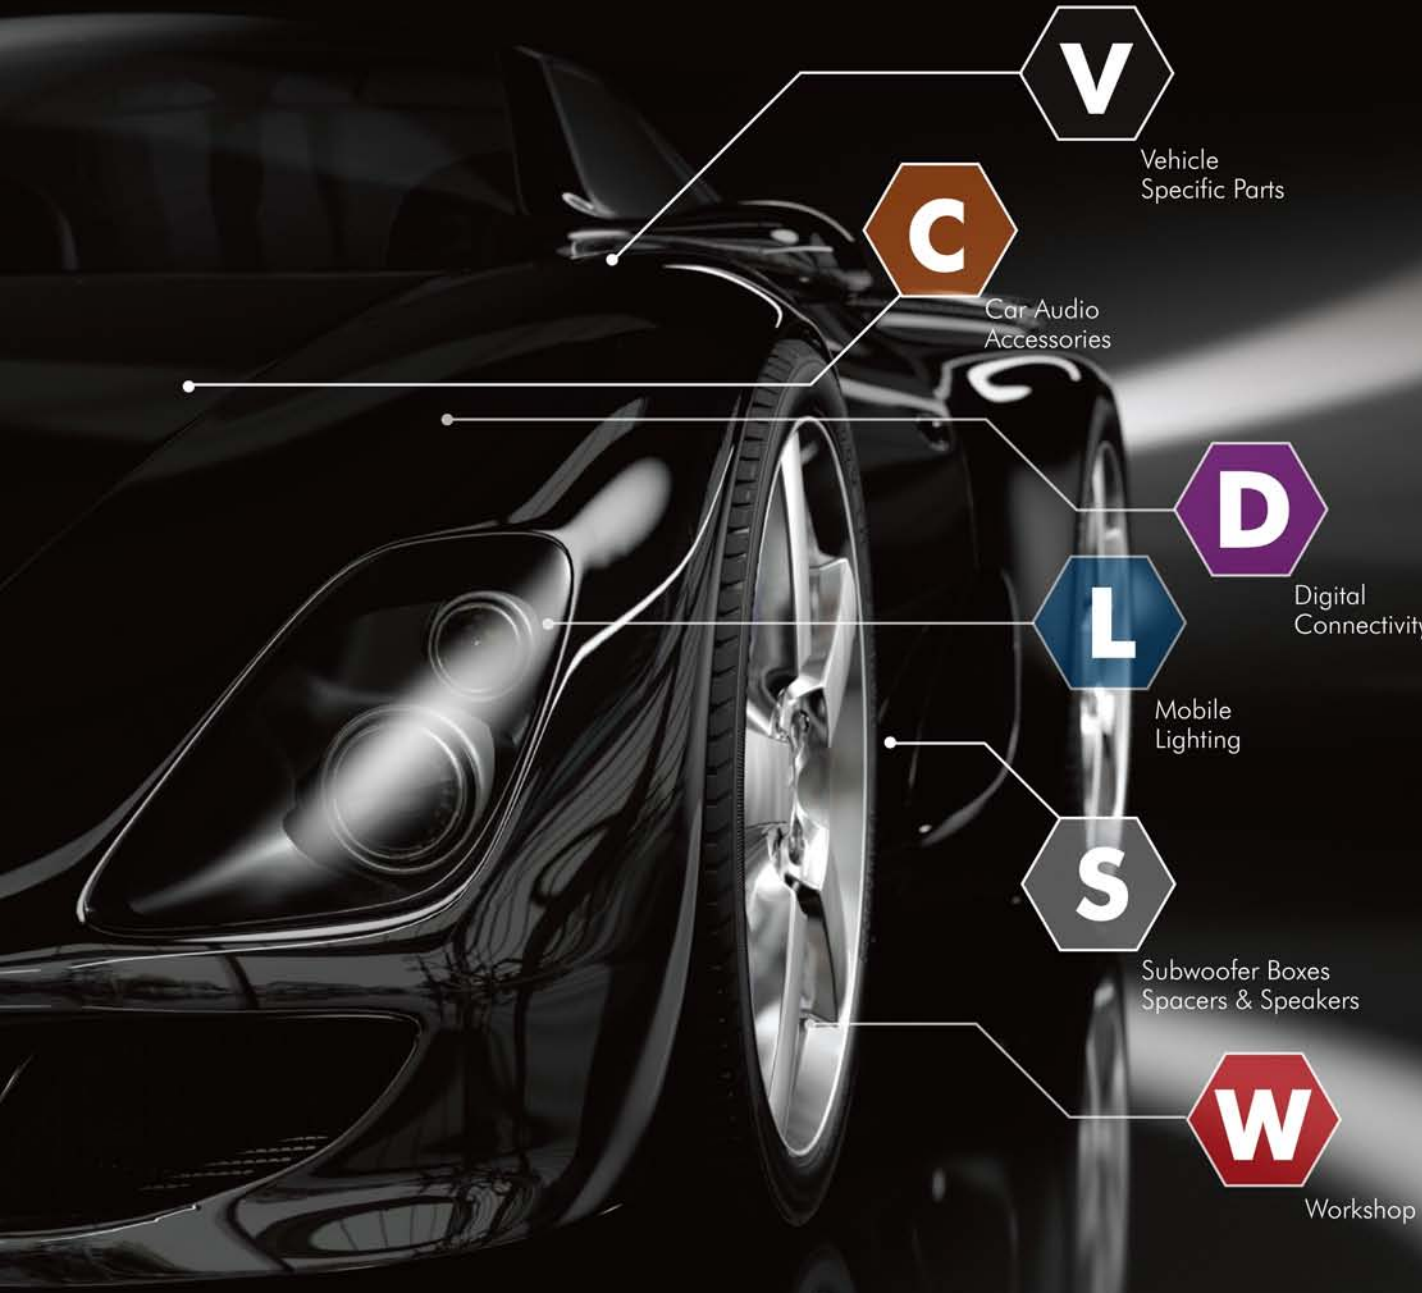

Mobile Electronics Accessories

2010-2011

Index

Antennas Application Chart.....IN2-IN3

Antennas..... 1-44

DAB+	1
Multi Fit Fully & Semi Automatic.....	2
Multi Fit Non Automatic.....	4
Custom Fit.....	10
Accessories.....	35