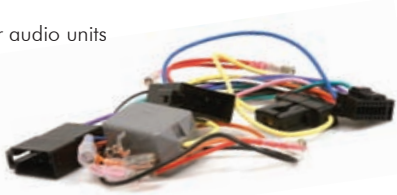

To Suit Alpine

- Suits latest model Alpine car audio units
- 16 pin plug (square pins)
- Square holes