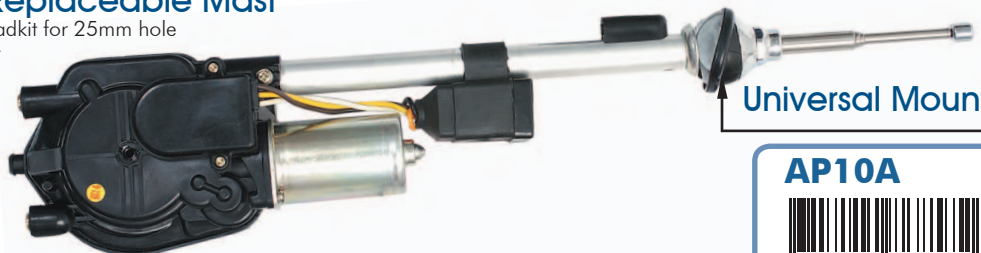

APDAB4

9 317114 901972

Multi Fit

Fully & Semi Automatic

• Packed in hang sell, full colour blister

Fully Automatic, Replaceable Mast

- 4 Head kits, separate parts
- 0–30 Degree adjustable for 25mm hole
- 0–30 Degree adjustable for 19mm hole
- 0–10 Degree adjustable flushmount
- 5 Section stainless steel mast
- Extends to 99cm
- Detachable cable
- Cable 140cm
- Replacement mast AP12

AP10

9 317114 865694

Fully Automatic, Replaceable Mast

- Adjustable 0–30 degree headkit for 25mm hole
- 5 Section stainless steel mast
- Extends to 99cm
- Cable 140cm
- Replacement mast AP12

Universal Mount

AP10A

9 317114 868572

Fully Auto – High Angle, 4 Head Kits

- 4 Headkits: Curved high angle to suit late model 4x4s including Toyota Hilux/Holden Rodeo (8/88–10/96), Toyota Landcruiser (95–00), Nissan Patrol GU (4/00 On), Fixed 45 degree, 0–30 degree adjustable for 19mm hole, 0–30 degree adjustable for 25mm hole
- 5 Section stainless steel mast
- Extends to 99cm
- Detachable cable
- Cable 139cm
- Replacement mast AP12