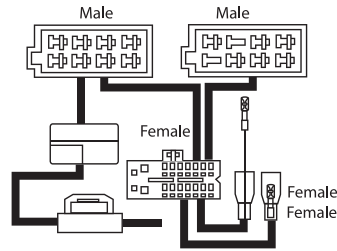

To Suit Alpine

- Suits latest model Alpine car audio units
- 16 pin plug (square pins)
- Square holes

- Suits latest model Alpine car audio units
- 16 pin plug (round pins)
- Round holes

To Suit Clarion

- Suits all latest model Clarion car audio units
- 15 pin plug