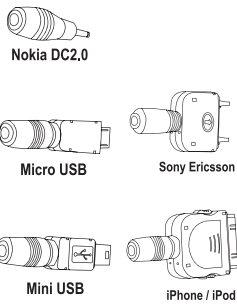

Chargers

USB Solar Charger 3500MA

- USB Solar Charger with multiple adapters to suit most devices such as iPhone/iPod, MP3 Players, Mobile Phones, GPS, Cameras, etc
- Charges from sunlight or from a USB port.

NEW

SC20

9 317114 892843

USB Solar Charger 1300MA

- With multiple adapters to suit most devices such as iPhone/iPod, MP3 Players, Mobile Phones, GPS, Cameras, etc
- Charges from sunlight or from a USB port.