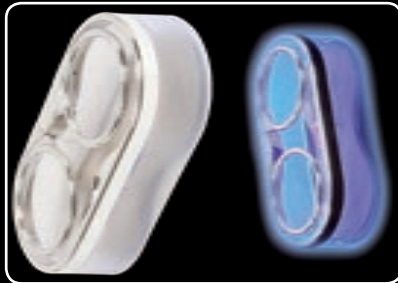

BLR501

9 317114 883773

BLR Pen & Pad Holder

- Attaches to your vehicle using supplied double-sided tape
- Glows blue when illuminated with black light