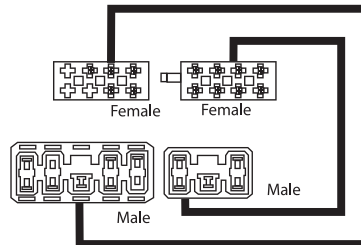

To Suit Mitsubishi

- ISO Connector to early model
  Mitsubishis, 2 Plug Type