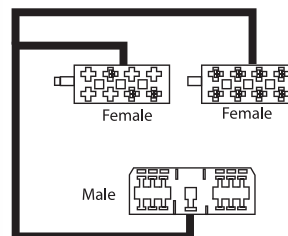

- ISO Connector to Commodore VT-VX

APP062
9 317114 871992

- Connector to Rodeo 03-06

APP063
9 317114 882660

To Suit Hyundai

- ISO Connector to suit most Hyundais 1989-1991

APP080
9 317114 872012

To Suit Hyundai