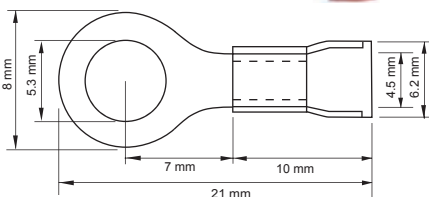

- 5.3mm Red O Ring terminals, 100pcs
- Wire size 22-16 AWG 0.5-1.5mm