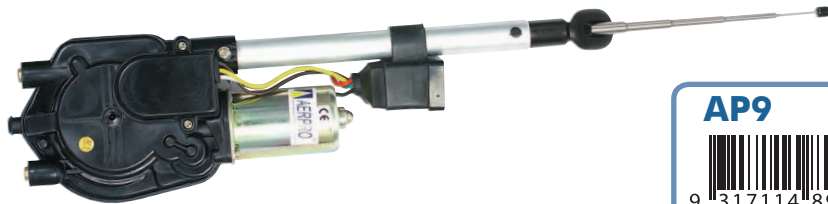

Fully Automatic

- 5 Section stainless steel mast
- Extends to 99cm
- Cable 50cm
- Replacement mast for AP7: AP12

AP7

9 317114 872319

Commodore VT Ser.2-VY 06/99-08/03

Fully Automatic

- 5 Section stainless steel mast
- Extends to 99cm
- Cable 43cm
- Replacement mast for APVY1F: AP250

APVY1F

9 317114 885807

Commodore VY Ser.2 08/03- VZ 08/06

Fully Automatic

- 5 Section stainless steel mast
- Extends to 99cm
- Cable 127cm
- Replacement mast for AP9: AP265

AP9

9 317114 890160

OEM Replacement Mast

AP71

9 317114 871176

Jackaroo 92-03

Fully Automatic

- 5 Section stainless steel mast
- Extends to 97cm
- Cable 140cm
- Replacement mast for AP180: AP12

AP180

Guard Mount, Push Down

- Push down antenna
- 4 Section stainless steel mast
- Extends to 86cm
- Cable 160cm