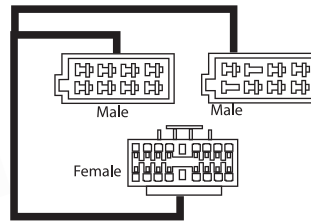

To Suit JVC

- Suits JVC car audio units
- 16 Pin (2x8)

APP8JVC

9 317114 892775