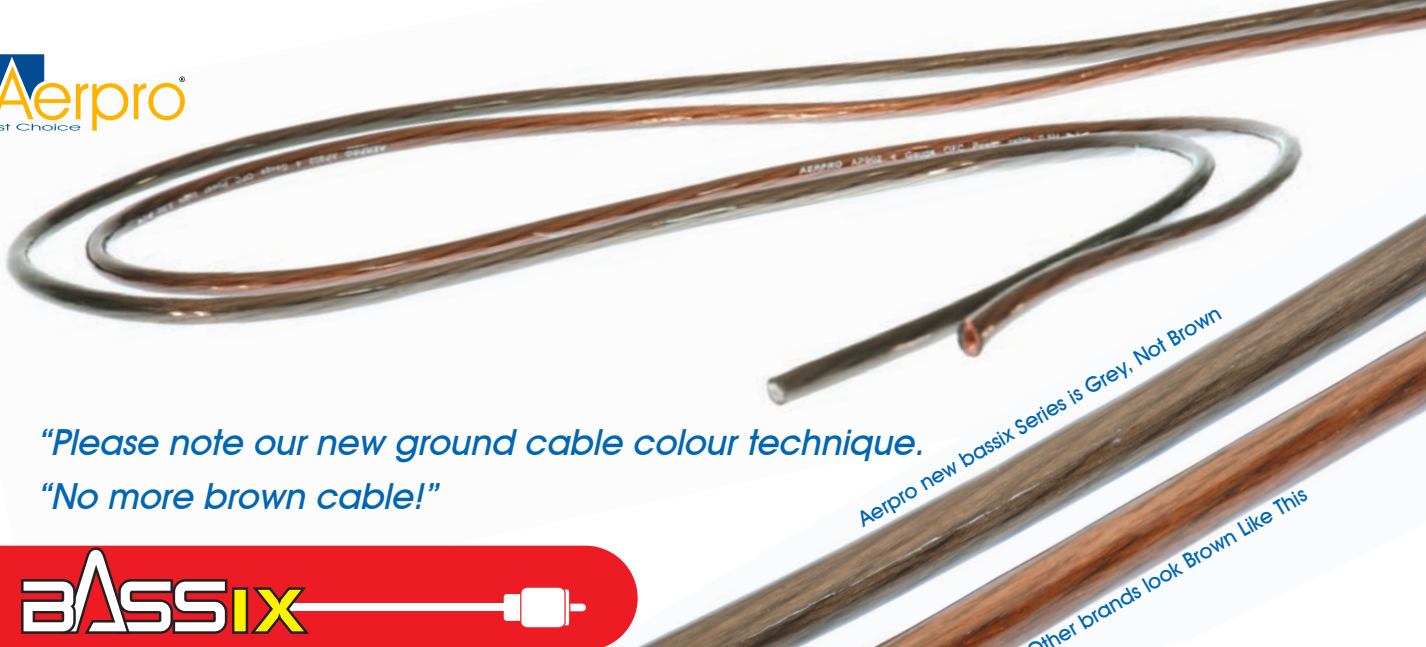

9 317114 885463

16GA Trigger Cable 100m

Orange

MX16100

9 317114 885906

*"Please note our new ground cable colour technique.
"No more brown cable!"*

Aerpro new bassix Series is Grey, Not Brown

Other brands look Brown Like This