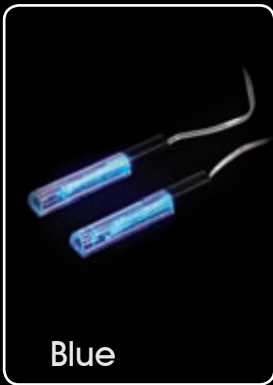

White

8-Ball Windscreen Washer LED Highlighter

- Suitable for most vehicles
- Replaces existing washer nozzles
- Bright LEDs light up ball

Blue

White

Dual Fibre Optic Highlighters

- Unique fibre optic illumination
- Beats to the sound of the music
- Dual 45mm highlighter LEDs with 3 metres of cable
- Fitted with cigarette lighter plug
- Available in three colours: blue, green and purple