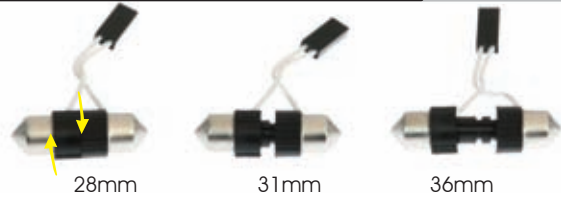

The festoon adaptor is adjustable in length to suit 3 different sized globes 28, 31 and 36mm.

4x Super SMD LED Interior Hyperperformance Light

- 12V DC
- 6500 Kelvin
- Ultra White
- Replaces original interior light