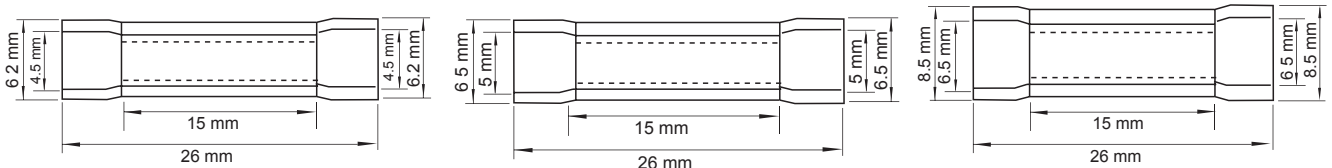

Butt Terminals

10A

15A

24A

- Red butt terminals, 100pcs
- Wire size 22-16 AWG 0.5-1.5mm

- Blue butt terminals, 100pcs
- Wire size 16-14 AWG 1.5-2.5mm

- Yellow butt terminals, 100pcs
- Wire size 12-10 AWG 4-6mm