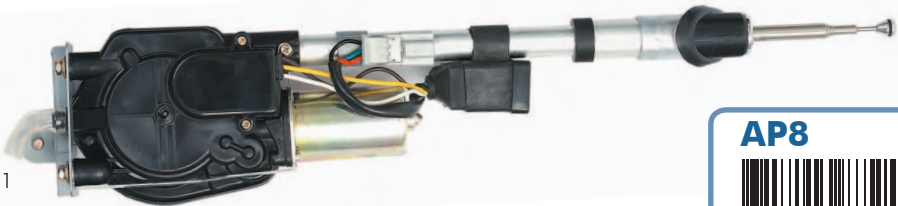

AP78

Rodeo TF 88-03

Guard Mount, Push Down

- Push down antenna
- 4 Section stainless steel mast
- Extends to 90cm
- Cable 124cm

AP77

Rodeo RA 03-07

Pillar Mount (Single Cab)

- 2 Section stainless steel mast
- Extends to 99cm
- Cable 250cm
- Mounting hole spacing 60mm

AP82

Pillar Mount (Dual Cab/ Space Cab)

- 2 Section Mast extended length 92.5cm
- Cable length 125 cm
- Mounting hole spacing 74mm

NEW

AP136

Suit HONDA

Accord 93-02

Integra 94-05

Fully Automatic

- 5 Section stainless steel mast
- Extends to 97cm
- Cable 420cm
- Replacement mast for AP8: AP251

AP8

Prelude 80-88

Pillar Mount

- 5 Section stainless steel mast
- Extends to 96cm
- Cable 184cm
- Mounting hole spacing 75mm