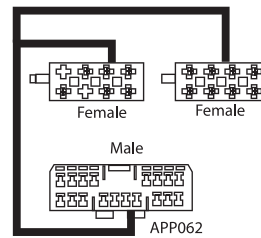

APP061
9 317114 874443

- ISO Connector to Commodore VT-VX