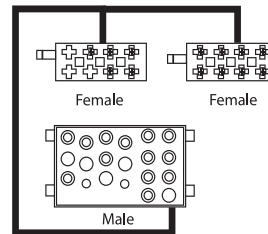

To Suit BMW

- ISO Connector to BMW
  • Round Pin

NEW
APP021
9 317114 901088

- ISO Connector to BMW
  • Square Pin