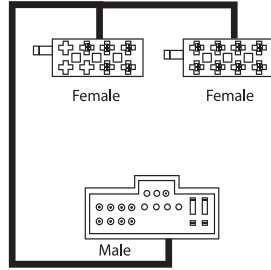

9 317114 894724

To Suit Kia

- ISO Connector to suit Carnival - 2006, Rio - 2007, Sorento - 2007, Sportage - 2004

APP086 NEW

9 317114 901187

To Suit Kia

- ISO Connector to suit
Pregio /K2700/K2700 II - 1995
Sephia - 1995
Carnival - 1999-09/2002
Rio - 2001
Spectra/ Sportage - 2001