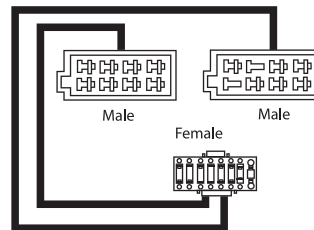

To Suit Kenwood

- Suits 2000-04 model Kenwood car audio units
- 14 pin plug

APP8KE

9 317114 885784

To Suit Kenwood

- Suitable for all Kenwood models 2005 On
- 16 Pin connection
- 2 Large Pins for Power and Earth. Makes for easy D.I.Y. installation