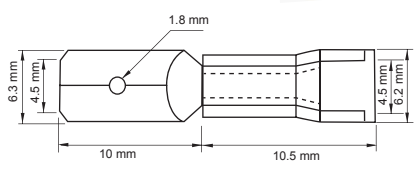

- 6.3mm Red male spade terminals, 100pcs
- Wire size 22-16 AWG 0.5-1.5mm

- 6.3mm Blue male spade terminals, 100pcs
- Wire size 16-14 AWG 1.5-2.5mm

- 6.3mm Yellow male spade terminals, 100pcs
- Wire size 12-10 AWG 4-6mm

TSM63R

9 317114 866554

TSM63B

9 317114 867162

TSM63Y

9 317114 867186