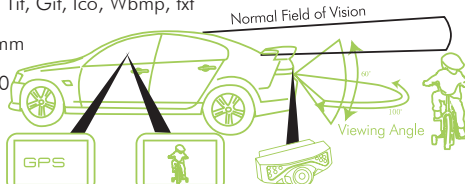

4.3" GPS With Reversing Camera

CPU	Display	Samsung 533 Mhz
LCD	Resolution	4.3 ins TFT LCD, anti-glare flat screen
Memory	SDRAM	480 x 272
GPS Module	Flash ROM	128MB
Video-In (External)	Line-In	2GB
Bluetooth	Camera	Built-in Mstar GPS Module
Active Sync		Wireless/Wired
Antenna		Wired /Wireless Rear View function (without audio)
Battery		Handsfree calling
		Microsoft
Multimedia	Built-in	Built-in module
	Type	Replaceable rechargeable Li-polymer battery 1500mAH
USB Car Charger	Life span	System continues with backlight setting on & GPS function in full power mode lasts for 3 hours
Physical Characteristics		System continues without backlight & GPS function in full power mode lasts for 4 hrs
Operating System	Music	Wma
	Movie	Asf
	E-book & photo	Jpg, Bmp, Png, Pcx, Tga, Tif, Gif, lco, Wbmp, txt
	Output	5V, 1.5A
	Dimension	120mm x 85mm x 15.5mm
	Weight	200gm
		Certified Windows CE 5.0