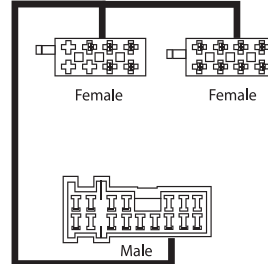

APP073

NEW

- ISO Connector to suit Maxima 2007 On
  Navara 2007 On
  Pathfinder 2007 On
  Tiida 2006 On
  X-Trail 2007 On