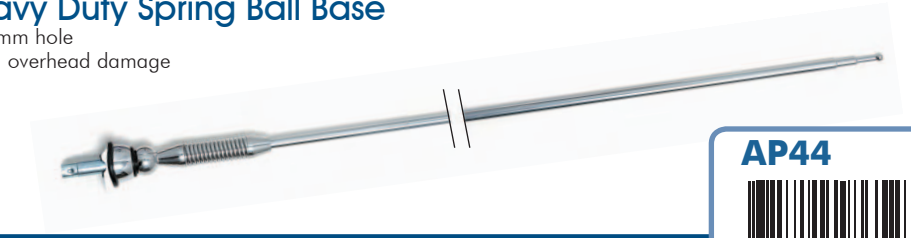

Top/Side Mount – Spring Ball Base, Black

- Adjustable split ball base for 25mm hole
- Spring to protect from overhead damage
- 3 Section stainless steel mast
- Extends to 100cm
- Cable 137cm

AP42B

Top/Side Mount - Heavy Duty Spring Ball Base

- Adjustable spring ball base for 25mm hole
- Heavy–duty spring to protect from overhead damage
- 4 Section stainless steel mast
- Extends to 190cm
- Cable 147cm

AP44

Top/Side Mount - Spring Ball Base with Booster Coil