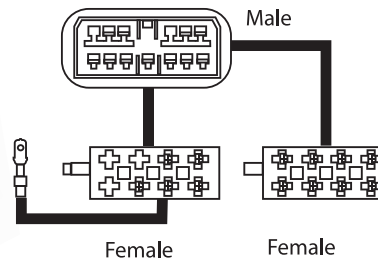

- ISO Connector to BMW
• Round Pin

NEW
APP021
9 317114 901088

- ISO Connector to BMW
• Square Pin

NEW
APP022
9 317114 901095

To Suit Chrysler

- ISO Connector to Chrysler Jeep

APP020
9 317114 871930

To Suit Daewoo