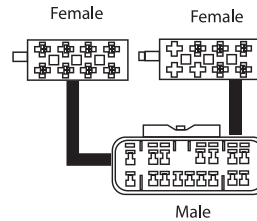

APP062
9 317114 871992

- Connector to Rodeo 03-06