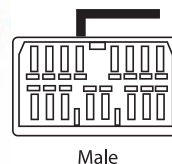

AP1720

9 317114 868787

To Suit Hyundai

86-91 Wiring Harness

- This Harness enables you to wire aftermarket high powered radios to fit directly into your car wiring harness. Suits Hyundai 1986-91.

AP1736

91-00 Wiring Harness