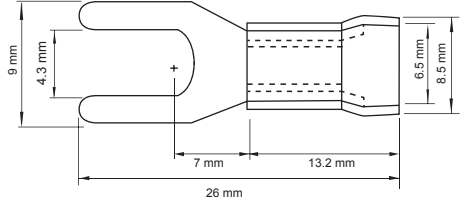

- 4.3mm Yellow fork terminals, 100pcs
- Wire size 12-10 AWG 4-6mm

TF43R

9 317114 868244

TF43B

9 317114 868251

TF43Y

9 317114 868411