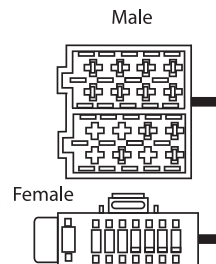

To Suit Panasonic

- Suits all latest model Panasonic car audio units
- Makes it easy for D.I.Y. installation

APP8PAN

9 317114 892119