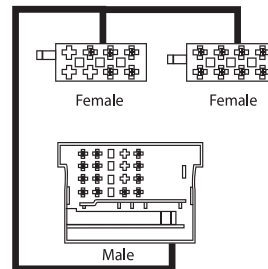

APP SERIES – D.I.Y. ISO CAR

The APP series of harnesses are designed to plug directly into the pre-existing factory radio plug/s of your car leaving you with a set of female ISO plugs on the other end. The female ISO plugs can then be plugged straight into either an 'APP8' series plug (which then simply plugs straight into the back of a head unit) or straight back into an original factory head unit (if unit is using ISO male plugs). They are also great if you are not sure of which coloured wire goes where.

To Suit Alfa

- ISO Connector to Alfa
  145/146 - 07/1993 - 1997
  147 - 04/2001
  155 - 03/1992-09/1997
  164 - 1993
  166 - 10/1998
  GTV - 06/1995
  159/Brera/Crosswagon/GT - 2005

NEW
APP075
9 317114 901163

To Suit BMW

- ISO Connector to BMW
  • Round Pin

NEW
APP021
9 317114 901088

- ISO Connector to BMW
  • Square Pin

NEW
APP022
9 317114 901095

To Suit Chrysler

- ISO Connector to Chrysler Jeep

APP020
9 317114 871930

To Suit Daewoo

- ISO Connector to Daewoo models

APP030
9 317114 871947