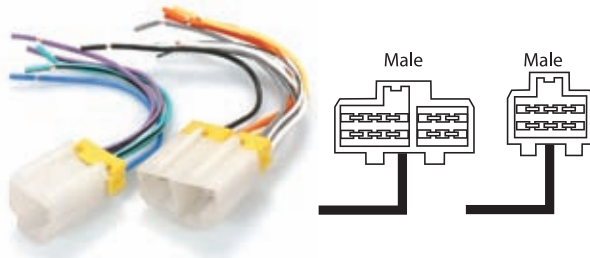

To Suit Nissan

Nissan 1987-94 Wiring Harness

- This Harness is to be wired to aftermarket radio's loom and plugs into your vehicle's wiring harness. Suit older Nissan 1987-94.