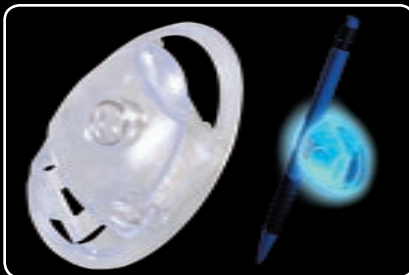

BLR603

9 317114 883469

BLR Sunglasses holder

- Supplied with both a spring clip and double-sided tape
- Glows blue when illuminated with black light