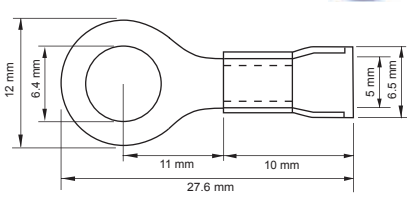

- 6.4mm Blue O Ring terminals, 100pcs
- Wire size 16-14 AWG 1.5-2.5mm