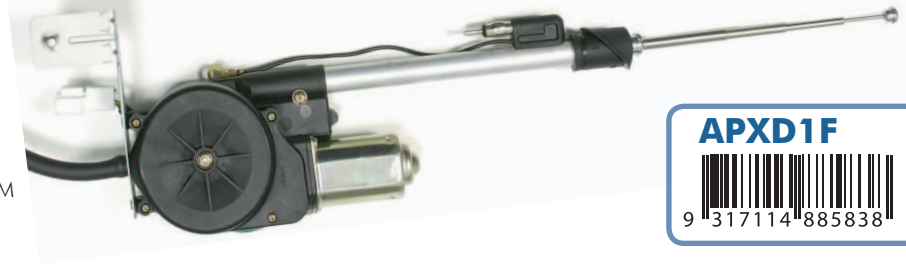

- 4 Section stainless steel mast
- Extends to 88cm
- Cable 18cm

AP264

Elantra 00-05

Fully Automatic

- 5 Section stainless steel mast
- Extends to 83cm
- Replacement mast for APXD1F: APXD3M

APXD1F

9 317114 885838

Guard Mount

- 4 Section stainless steel mast
- Extends to 67cm

APXD2L

9 317114 885845

OEM Replacement Mast

- 5 Section stainless steel mast
- Extends to 85cm
- Mast diameter 9mm
- Retracted length 254mm
- Sleeve diameter 10mm
- Sleeve length 109mm