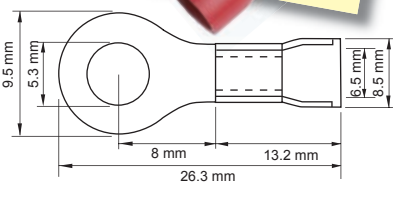

- 5.3mm Yellow O Ring terminals, 100pcs
- Wire size 12-10 AWG 4-6mm