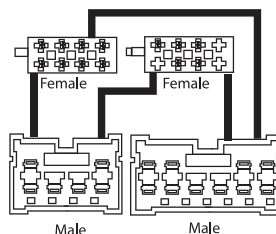

To Suit Nissan

- ISO Connector to Nissan 1995 On