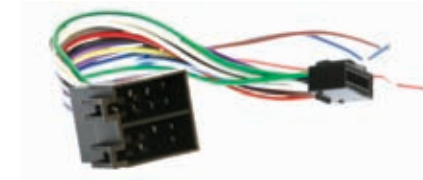

NEW
APP8JVC2

9 317114 900791