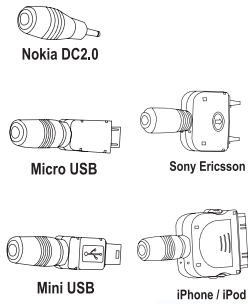

NEW

SC10

9 317114 892836