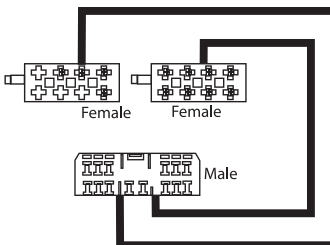

To Suit Subaru

- ISO Connector to most model Subarus