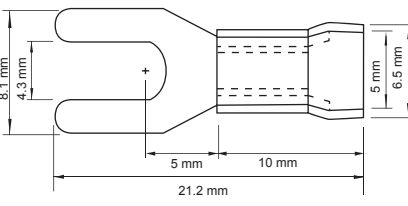

- 4.3mm Blue fork terminals, 100pcs
- Wire size 16-14 AWG 1.5-2.5mm