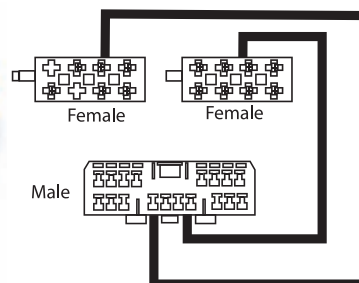

To Suit Daewoo

- ISO Connector to Daewoo models