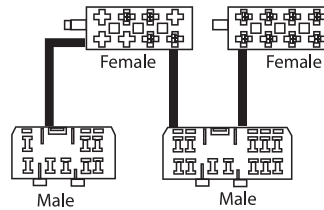

APP051

9 317114 871978

- ISO Connector to Falcon AU