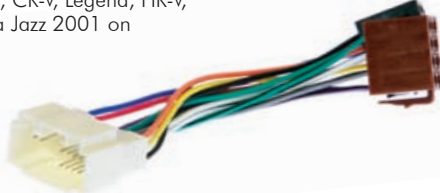

APP086 NEW

9 317114 901187

To Suit Honda

- ISO Connector to suit most Hondas 1986 On

APP070

9 317114 872005

- Suits Honda Accord, Civic, CR-V, Legend, HR-V, Prelude - 1999 on, Honda Jazz 2001 on

APP071 NEW