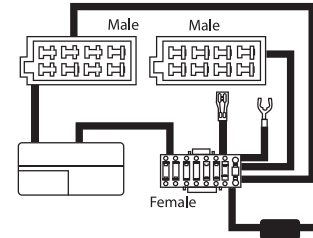

To Suit Pioneer

- Suits all latest model Pioneer car audio units
- 14 pin plug

APP8PIO

9 317114 885753

APP8PIO2

9 317114 899200

To Suit Sound4

- Suits all models (1 Plug Type).

APP8S41

9 317114 893680

- Suits all models (2 Plug Type).
- 1x9 Pin and 1x6 Pin.

APP8S42

9 317114 893697

To Suit Sony

- Suits all latest model Sony car audio units
- 12 pin plug

APP8SP

9 317114 885760