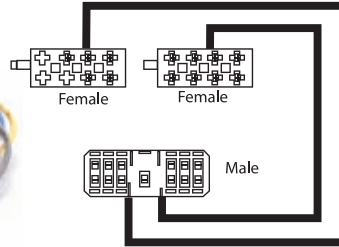

To Suit Holden

- ISO Connector to Astra / Vectra 1988 on VY Commodore

NEW
APP064
9 317114 901125

- ISO Connector to Commodore VN-VP 1988-93

APP060
9 317114 871985

- ISO Connector to Commodore VR-VS

APP061
9 317114 874443