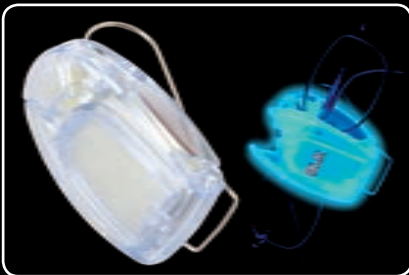

BLR604

9 317114 883476