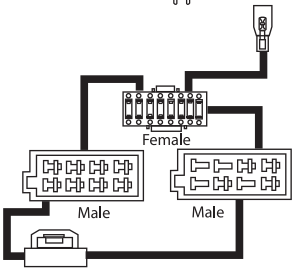

- Suits latest model Alpine car audio units
- 16 pin plug (round pins)
- Round holes