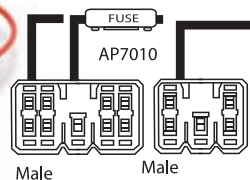

To Suit Mitsubishi

2 Plug Type Wiring Harness

- This Harness is to be wired to aftermarket radio's loom and plugs into your vehicle's wiring harness. Suit Mitsubishi - Early Models, 2 Plug Type.