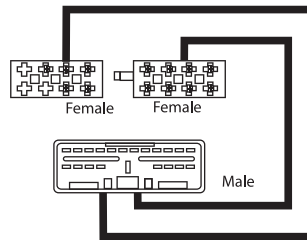

APP053

9 317114 876454

- ISO Connector to Fiesta 2003/05