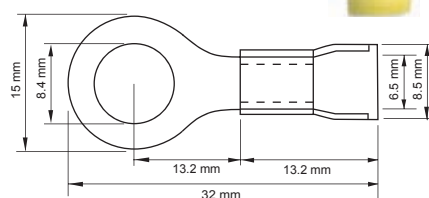

- 8.4mm Yellow O Ring terminals, 100pcs
- Wire size 12-10 AWG 4-6mm