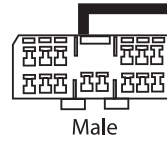

To Suit Subaru

Wiring harness

- This Harness is to be wired to your aftermarket radio's loom and plugs into your vehicle's wiring harness. Suits most model Subarus