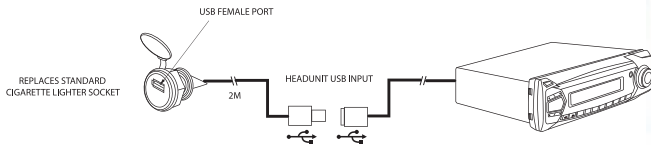

APUSBD2

9 317114 890566

Switch Mode Power Adaptors

Universal Charger with 12 Volt DC Input Socket

- Suitable for multimedia players using Firewire connection such as iPod
- Supplied with a Firewire to standard DC plug extension for use with other digital media products that have 12 Volt DC input socket
- Input voltage 100-240 V AC
- Output voltage 12V DC
- Output current 1000 mA