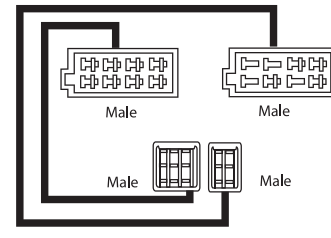

APP8S41

9 317114 893680

- Suits all models (2 Plug Type).
- 1x9 Pin and 1x6 Pin.