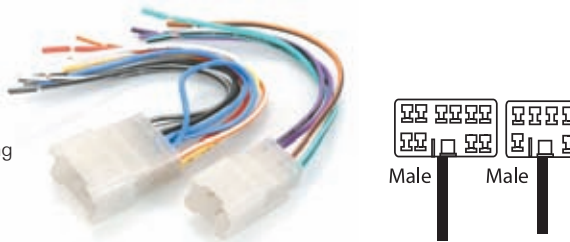

To Suit Toyota

Wiring Harness to most late model, smaller 2-plug type

- This Harness is to be wired to your aftermarket radio's loom and plugs into your vehicle's wiring harness. Suits most late model Toyotas, smaller 2-plug type