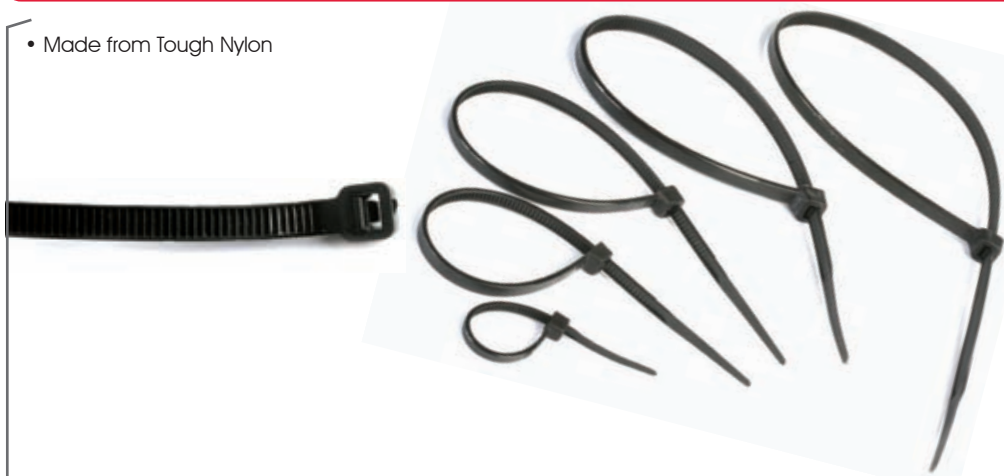

Model	Size (mm)	Suits cable diameter	Tensile Strength
CT80	2.8 x 80mm	2mm to 6mm	8kg
CT140	3.6 x 140mm	3mm to 33mm	18kg
CT180	3.6 x 180mm	3mm to 42mm	18kg
CT250	4.8 x 250mm	3mm to 65mm	22kg
CT350	4.8 x 350mm	3mm to 90mm	22kg
CT200	4.8 x 200mm	5mm to 80mm	22kg