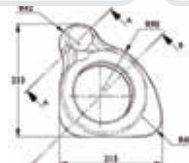

**1 Pair of 6" (152mm) Vinyl
Fibreglass Component
Speaker Spacers**

Black

APF62BL

9 317114 894250

Grey

APF62GR

9 317114 894298