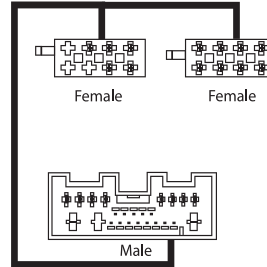

To Suit Mazda

- ISO Connector to suit
  Mazda 3 F/ Sedan - 2001
  Mazda 626/Tribute - 2000
  Mazda MX5 - 2001
  Mazda RX8 - 2003
  Mazda 3 - 2004
  Mazda 2 - 2003