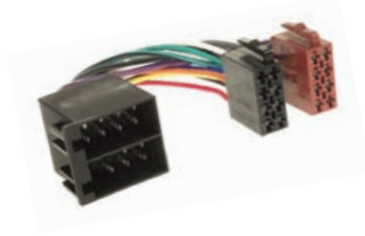

To Suit Holden

- ISO Connector to Astra / Vectra 1988 on VY Commodore

NEW
APP064
9 317114 901125

- ISO Connector to Commodore VN-VP 1988-93