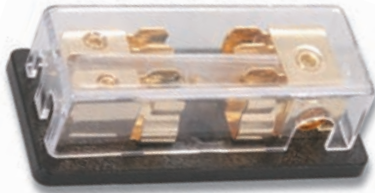

AP440

Power Distribution Block 4 GA x 2 to 8 GA x 4

- Gold plated terminals
- Clear perspex cover

AP406

Power Distribution Block 4 GA x 2 to 8 GA x 4

- Solid brass. Gold plated
- Clear perspex cover
- Hex-set screws