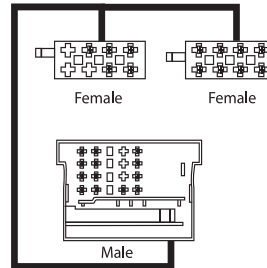

APP074

NEW

To Suit Mazda

- ISO Connector to suit
Mazda 3 F/ Sedan - 2001
Mazda 626/Tribute - 2000
Mazda MX5 - 2001
Mazda RX8 - 2003
Mazda 3 - 2004
Mazda 2 - 2003

APP072

NEW

To Suit Mini

- ISO Connector to Cooper 2002-04
• Square Pin