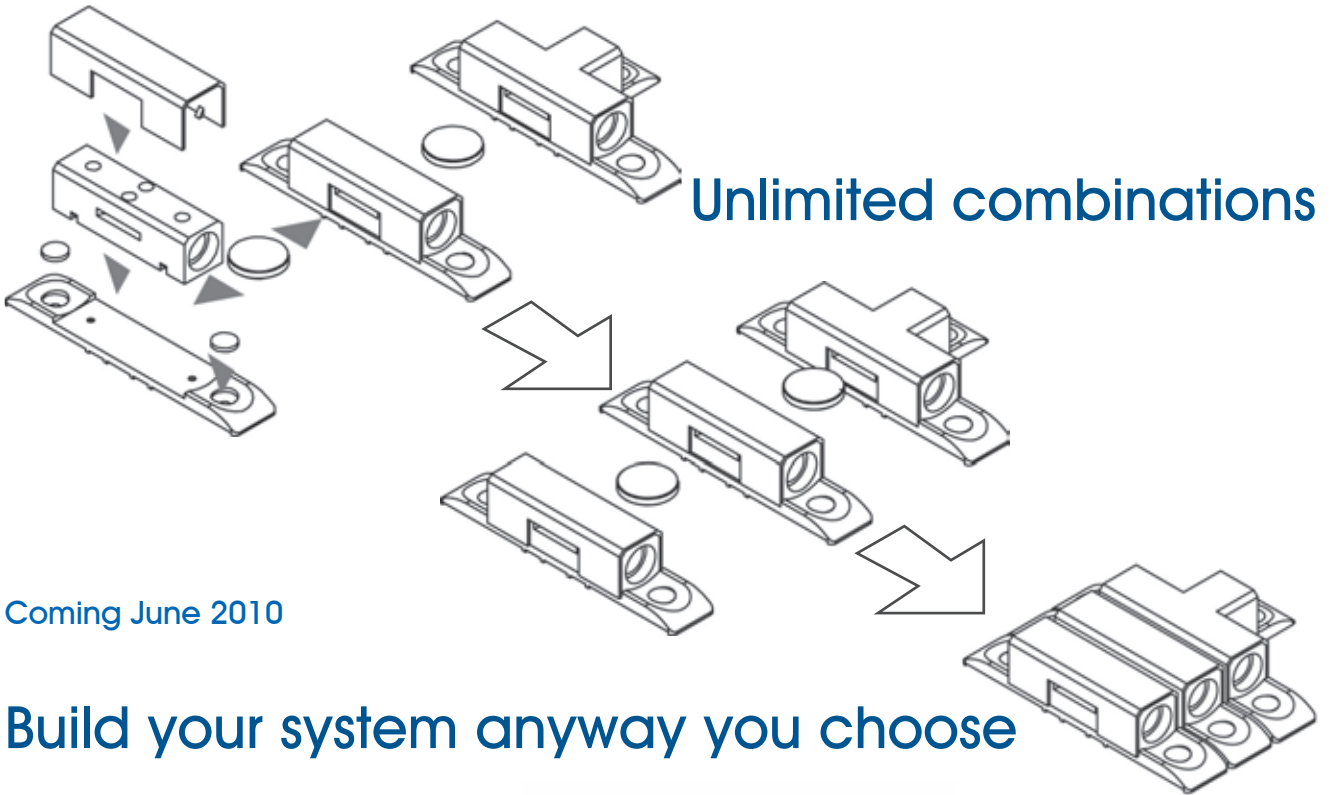

- Gold plated
- Solid Brass
- Clear Perspex Cover
- Hex-Set Screws

AP410

T Connect System

Coming June 2010

Build your system anyway you choose

T Type Connector
2GA in to 2X2GA out

NEW

APT222