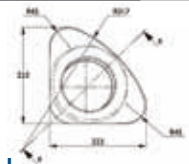

Vinyl Finish (Painted MDF Base) • Sold in pairs

**1 Pair of 6" (152mm)
Vinyl Fibreglass Speaker Spacers**

Black

APF60BL

9 317114 894243

Grey

APF60GR

9 317114 894281