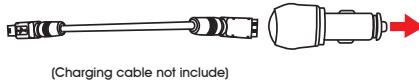

When plugged a cigarette lighter socket the UniPower works as a normal USB power adaptor. Whilst simultaneously charging its internal battery.

Remove from cigarette lighter socket for power on the go!

When unplugged from the lighter socket the battery back up kicks in allowing the unit to keep working. You can use it straight away or take it with you. Knowing that by leaving it in the lighter socket till that point its always charged and ready to go.