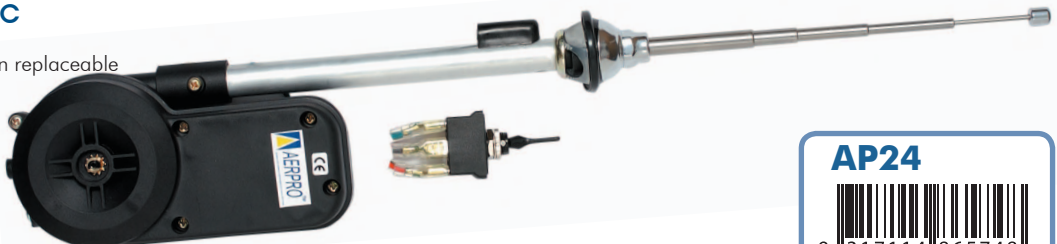

AP178

9 317114 874269

Fully Automatic

- 5 Section steel mast
- Please note: mast is non replaceable
- Extends to 99cm
- Cable 140cm

AP22

9 317114 865595

Semi Automatic

- 5 Section steel mast
- Please note: mast is non replaceable
- Extends to 99cm
- Cable 140cm