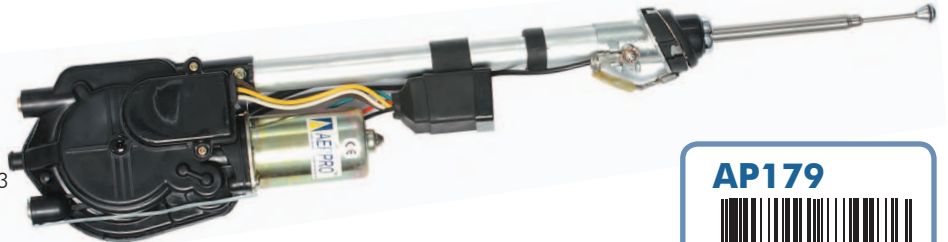

Pillar Mount

- 2 Section stainless steel mast
- Extends to 90cm
- Cable 270cm
- Mounting hole spacing 83mm

AP156

9 317114 865793

Magna TE-TW 96-05

Galant - Non Pillar Mount

Pajero NA-NL 83-99

OEM Replacement Mast

- 5 Section stainless steel mast
- Extends to 93cm, mast diameter 10mm
- Retracted length 250mm
- Sleeve diameter 11mm, sleeve length 61mm
- Nylon bush diameter 11.5mm

AP253

9 317114 868350

Magna 96-05

Fully Automatic

- 5 Section stainless steel mast
- Extends to 87cm
- Detachable cable
- Cable 200cm
- Replacement mast for AP179: AP253

AP179

9 317114 874276

Guard Mount, Push Down

- 4 Section stainless steel mast
- Extends to 84cm