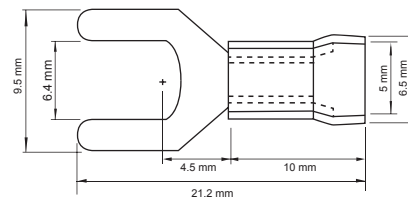

- 6.4mm Blue fork terminals, 100pcs
- Wire size 16-14 AWG 1.5-2.5mm