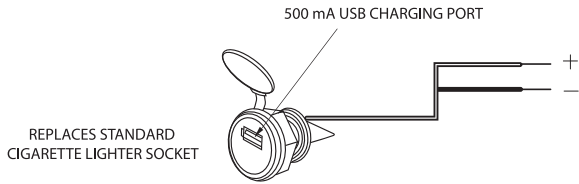

USB Charging Socket

APUSBE

9 317114 900418 >

USB Socket with 2M lead

- To connect to USB head unit input socket including iPod compatible models
- Data transfer via USB