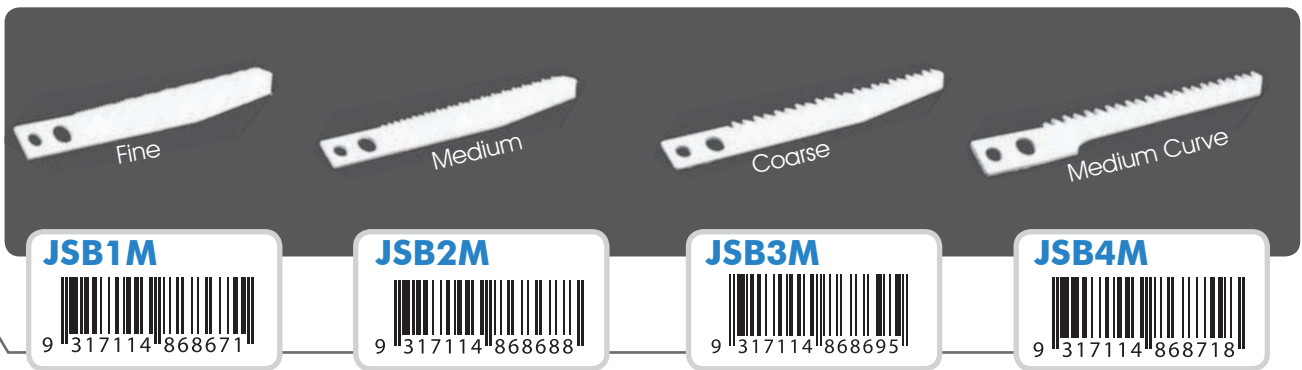

3 Blades per pack

Makita Type

Suits most Makita models

Model	Tooth Pitch	Blade Length	Will Cut
JSB1M	1.1mm/21 tpi	80mm	Soft Metals, Non Ferrous Metals, Stainless Steel, Epoxy
JSB2M	2.0mm/12 tpi	80mm	Soft Metals, Non Ferrous Metals, Stainless Steel, Epoxy
JSB3M	3.0mm/8 tpi	100mm	Hardwoods, Softwoods, Laminated Board, Fiberglass
JSB4M	2.0mm/12 tpi	76mm	Hardwoods, Softwoods, Plastics