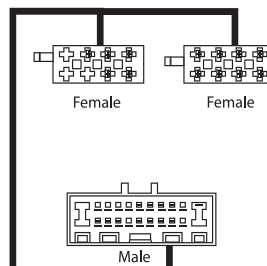

APP090

- ISO Connector to Imprezza - 2007 On