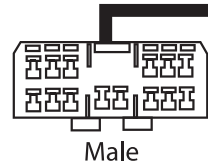

- This Harness is to be wired to aftermarket radio's loom and plugs into your vehicle's wiring harness.

AP1782H

9 317114 868725

Commodore 1993-98

- This Harness is to be wired to aftermarket radio's loom and plugs into your vehicle's wiring harness.