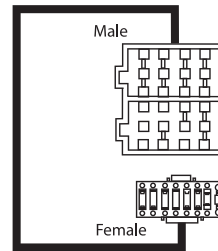

APP8KE1

9 317114 892782