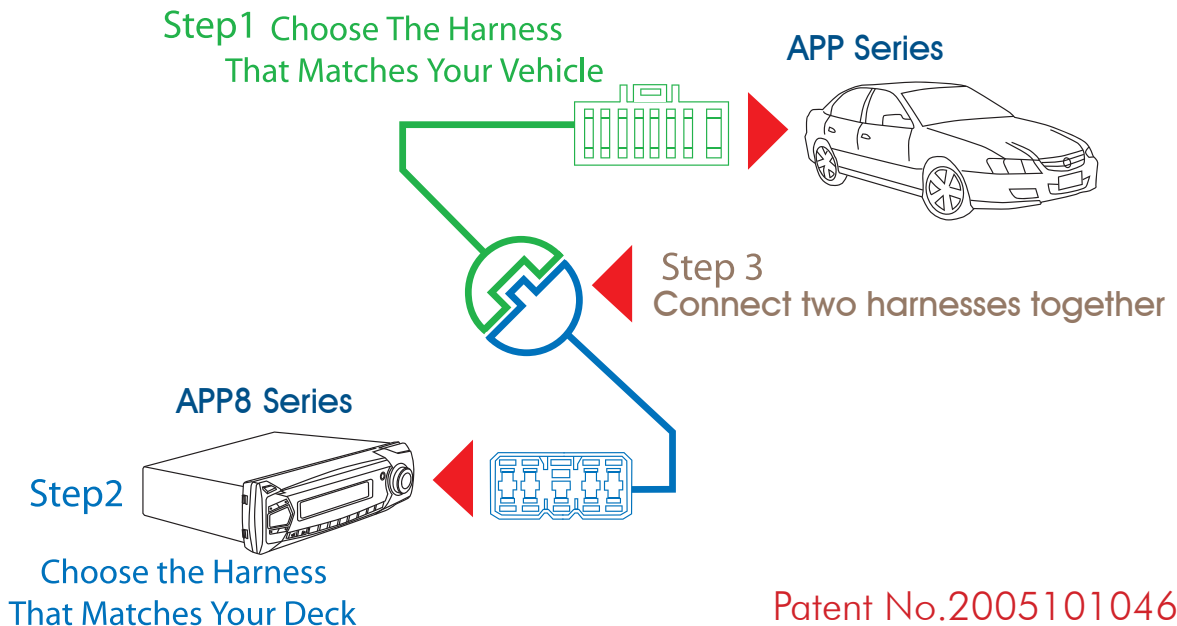

Its as easy as 1,2,3 with the patented Aerpro ISO interconnect system