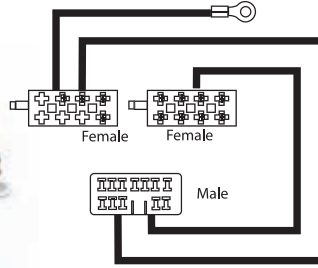

APP0130

9 317114 872050

- Suits Ignis, Jimny, Liana, 04/2002 on Swift, Vitara, Wagon R+ 2006 on

APP071 NEW

9 317114 894724

To Suit Toyota

- ISO Connector to most earlier model Toyotas, larger 2-plug type

APP0140