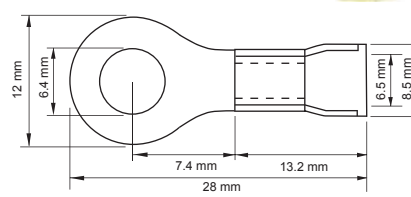

- 6.4mm Yellow O Ring terminals, 100pcs
- Wire size 12-10 AWG 4-6mm