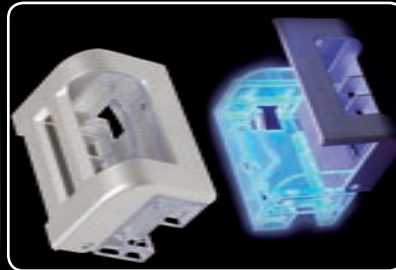

- Switch that glows blue when illuminated with black light

BLR509

Universal Phone & Drink Holder Black Light Responsive (BLR)

- Attaches to an air vent using plugs supplied
- Flip-down panel holds drink

BLR505