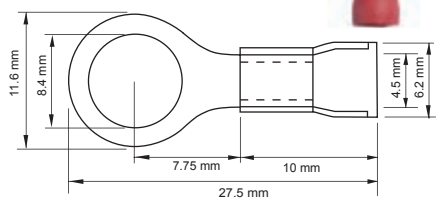

- 8.4mm Red O Ring terminals, 100pcs
- Wire size 22-16 AWG 0.5-1.5mm