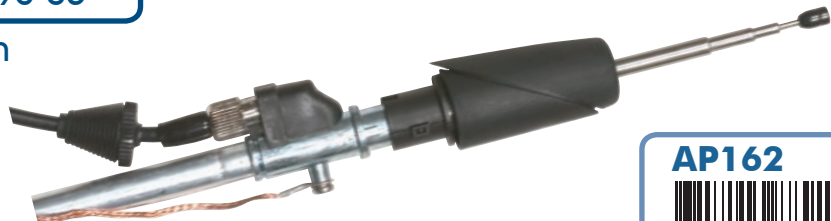

Astra Hatchback TR, TS 96-05

Guard Mount, Push Down

- 4 Section stainless steel mast
- 62 Degree angled head kit
- Detachable cable
- Cable 600mm

AP162

9 317114 889171