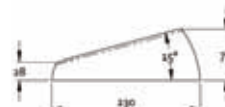

9 317114 894311

1 Pair of 6" x 9" (152mm x 229mm)
Vinyl Fibreglass Speaker Spacers - High Angled

- High profile spacers, ideal for vehicle parcel shelves with sharp angled rear windows