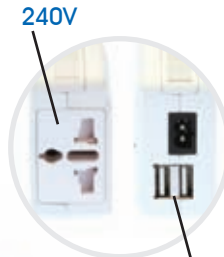

Small Inverters

12VDC -250VAC Inverter 350W

- Patented protection door in socket for safety
- Rated output: Continuous power 350W
- Surge power: 700W
- Input voltage: DC 12V
- Output voltage: AC 230V-250V @ 50Hz
- Waveform: Modified sine wave
- Over voltage shutdown DC 15V-16V
- Low voltage shutdown DC 10V-11V
- Short circuit protection
- Low battery alarm

CAI350

9 317114 878465 >

Universal 150W Power Inverter with Dual USB Sockets

- Universal 150 Watt inverter
- Dual USB inputs
- DC 12V-AC240v, 50Hz
- Pearl white case with black cable and 12V cigarette lighter adapter plug

240V

2xUSB

AIU150

9 317114 898791 >