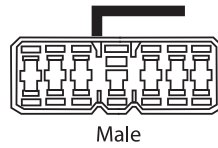

To Suit Holden

Commodore 1988-93

- This Harness is to be wired to aftermarket radio's loom and plugs into your vehicle's wiring harness.

AP1782H

9 317114 868725

Commodore 1993-98

- This Harness is to be wired to aftermarket radio's loom and plugs into your vehicle's wiring harness.