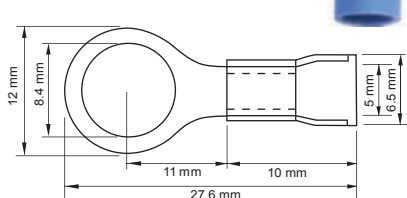

- 8.4mm Blue O Ring terminals, 100pcs
- Wire size 16-14 AWG 1.5-2.5mm