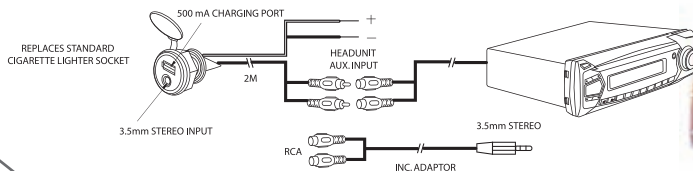

USB Charging Socket with 3.5mm jack

- 12V Powered adaptor with USB and 3.5mm inputs
- 1 Metre RCA to 3.5mm cable supplied
- Replaces standard cigarette lighter socket

Illuminated

APUSB35E

9 317114 900425

USB Charging Socket