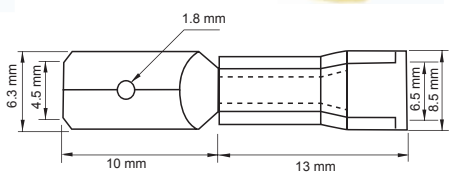

- 6.3mm Red male spade terminals, 100pcs
- Wire size 22-16 AWG 0.5-1.5mm

- 6.3mm Blue male spade terminals, 100pcs
- Wire size 16-14 AWG 1.5-2.5mm

- 6.3mm Yellow male spade terminals, 100pcs
- Wire size 12-10 AWG 4-6mm

TSM63R

9 317114 866554

TSM63B

9 317114 867162

TSM63Y

9 317114 867186