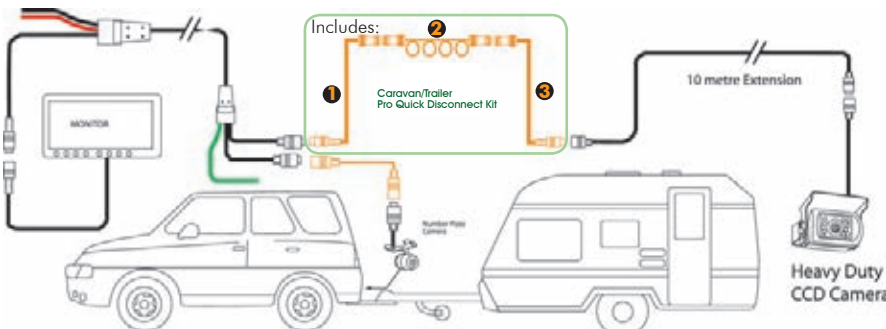

Example Installation (To Suit Caravan or Trailer)