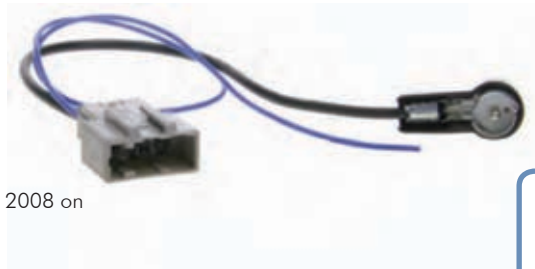

NEW

40NI12

0 8 6 4 2 9 1 6 3 0 4 5

Antenna Adaptor ISO

- To Suit Nissan Navara, Pathfinder, Tiida 2007 on, X Trail 2008 on