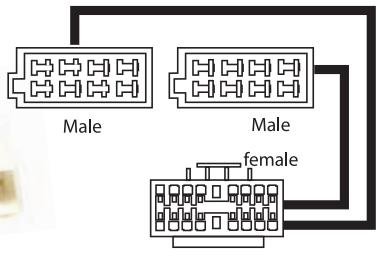

To Suit Sony

- Suits all latest model Sony car audio units
- 12 pin plug