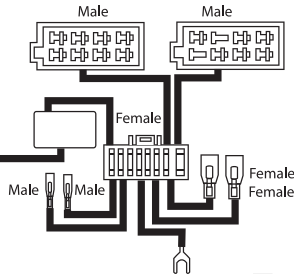

To Suit Alpine

- Suits latest model Alpine car audio units
- 16 pin plug (square pins)
- Square holes