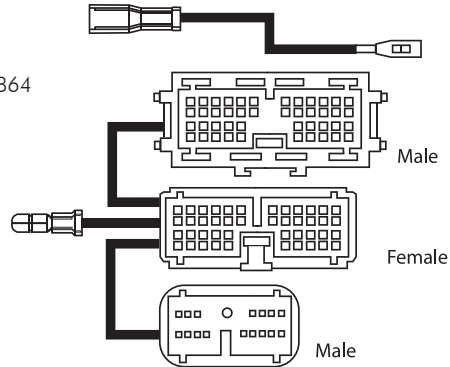

To Suit Honda Accord 03-04

Dual to Single zone

- To suit FP997864 refer page V-79
  Used when replacing factory climate control system with facia kit FP997864