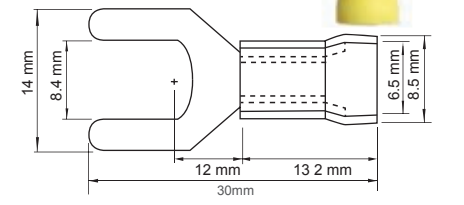

- 8.4mm Yellow fork terminals, 100pcs
- Wire size 12-10 AWG 4-6mm

TF84Y

9 317114 868435