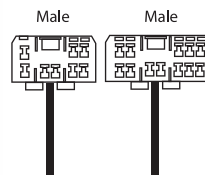

AP7901F

9 317114 868831