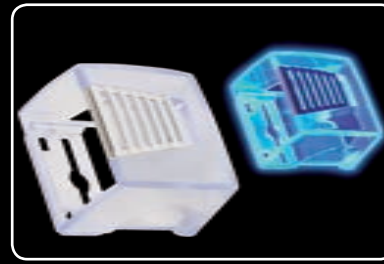

BLR608

 9 317114 883919

8" (200mm) Ultra Slim Black Light

- Fitted with switchable cigarette lighter plug.
- Great for compact installations where greater spread of light is required
- Overall length 270mm