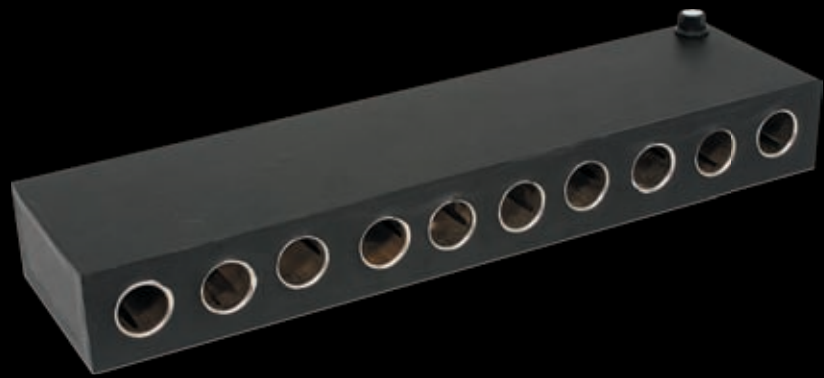

AP827

9 317114 880659