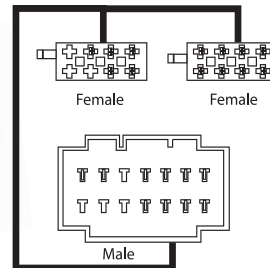

APP070

9 317114 872005

- Suits Honda Accord, Civic, CR-V, Legend, HR-V, Prelude - 1999 on, Honda Jazz 2001 on

APP071 NEW

9 317114 894724