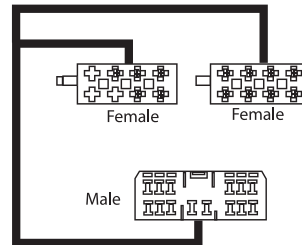

To Suit Holden

- ISO Connector to Astra / Vectra 1988 on VY Commodore

NEW
APP064
9 317114 901125

- ISO Connector to Commodore VN-VP 1988-93

APP060
9 317114 871985

- ISO Connector to Commodore VR-VS

APP061
9 317114 874443