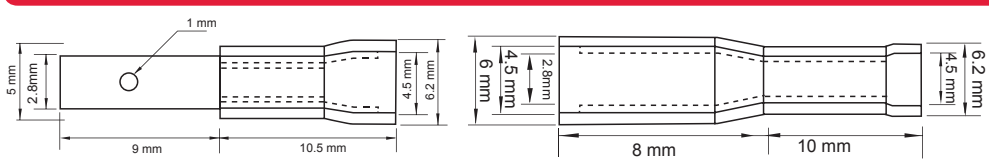

Special Terminals 10A

- 2.8mm Red male spade terminals, 100pcs
- Wire size 22-16 AWG 0.5-1.5mm

- 2.8mm Red female spade terminals, 100pcs
- Wire size 22-16 AWG 0.5-1.5mm

TSM28R

9 317114 866981

TSF28R

9 317114 866998

We have also added mini female speaker terminals and male speaker terminals for fitting to factory headunit connectors!

Sizes may vary slightly due to manufacturing tolerances