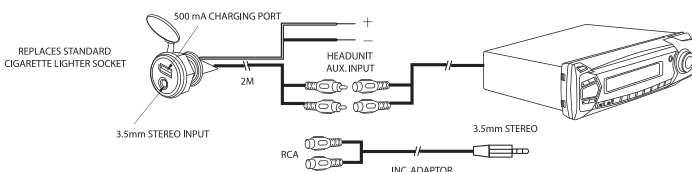

NEW

Patent Pending

USBC10

Switch Mode Power Adaptors

Replaces most cigarette lighter sockets

USB Charging Socket with 3.5mm jack

- 12V Powered adaptor with USB and 3.5mm inputs
- 1 Metre RCA to 3.5mm cable supplied
- Replaces standard cigarette lighter socket