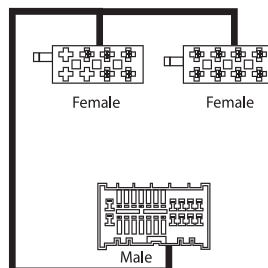

9 317114 894724

To Suit Kia

- ISO Connector to suit Carnival - 2006, Rio - 2007, Sorento - 2007, Sportage - 2004

APP086 NEW

9 317114 901187

To Suit Kia

- ISO Connector to suit
Pregio /K2700/K2700 II - 1995
Sephia - 1995
Carnival - 1999-09/2002
Rio - 2001
Spectra/ Sportage - 2001