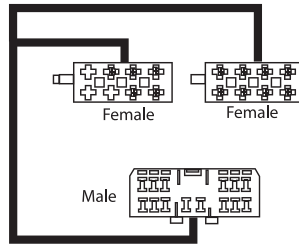

To Suit Hyundai

- ISO Connector to Hyundai Excel, Lantra, S Coupe 1991 On, Sonata Feb 1990–2000

APP081

9 317114 872029

- ISO Connector to suit most Hyundais 2000 On