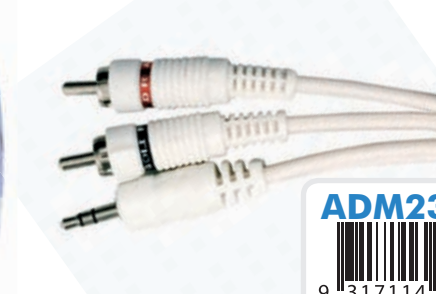

ADM235W

9 317114 867551

Audio/Visual Lead - 3.5mm Plug to Triple A/V Plugs

- 3.5mm Plug to audio/video RCA plugs
- 2 Metre lead

ADM335W

9 317114 867568

iPod Connector to AV (RCA) Plugs & USB

- iPod multifunctional cable used for charging via USB and A/V playback via RCA plugs
- Length 2.2 Metres
- Suitable for early model iPods only
- For late model iPod and iPhone compatibility, please refer to page D-1