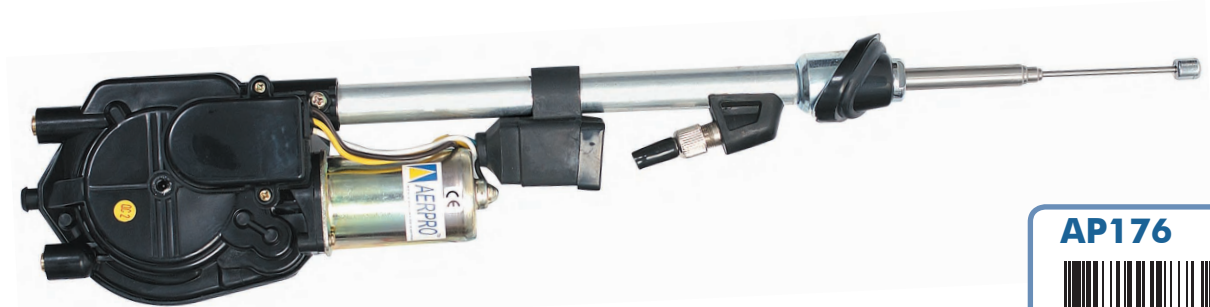

Fully Auto – High Angle, 4 Head Kits

- 4 Headkits: Curved high angle to suit late model 4x4s including Toyota Hilux/Holden Rodeo (8/88–10/96), Toyota Landcruiser (95–00), Nissan Patrol GU (4/00 On), Fixed 45 degree, 0–30 degree adjustable for 19mm hole, 0–30 degree adjustable for 25mm hole
- 5 Section stainless steel mast
- Extends to 99cm
- Detachable cable
- Cable 139cm
- Replacement mast AP12

AP176

9 317114 873620

Fully Auto, 11 Head Kits from 20 to 68 degrees

- 5 Section stainless steel mast
- Extends to 99cm
- Detachable cable
- Cable 139cm
- Replacement mast AP12