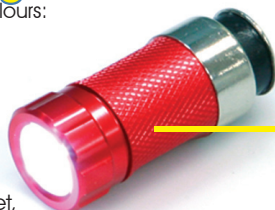

Fits your cigarette lighter socket, ready for use!

For 20mm Sockets Only

ALT1R1

9 317114 900340 >

5 LED Torch Pack - 6 Mixed Colours

- 24 Pieces per display pack of 6 mixed colours:
4 Black, 4 Blue, 4 Red, 4 Silver, 4 Purple & 4 Pink
- Powered by 4 x LR44 button cell batteries (included)
- Super bright 5 LEDs
- Fitted with keyring