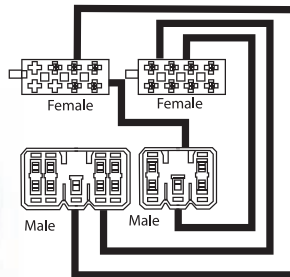

APP0130

9 317114 872050

- Suits Ignis, Jimny, Liana, 04/2002 on Swift, Vitara, Wagon R+ 2006 on

APP071 NEW

9 317114 894724

To Suit Toyota

- ISO Connector to most earlier model Toyotas, larger 2-plug type

APP0140