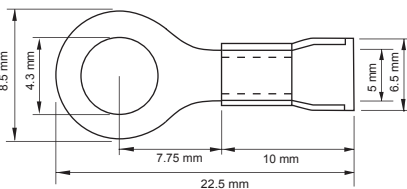

- 4.3mm Blue O Ring terminals, 100pcs
- Wire size 16-14 AWG 1.2-1.5mm