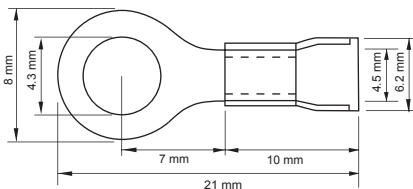

O Ring Terminals 19A 27A 48A

- 4.3mm Red O Ring terminals, 100pcs
- Wire size 22-16 AWG 0.5-1.5mm