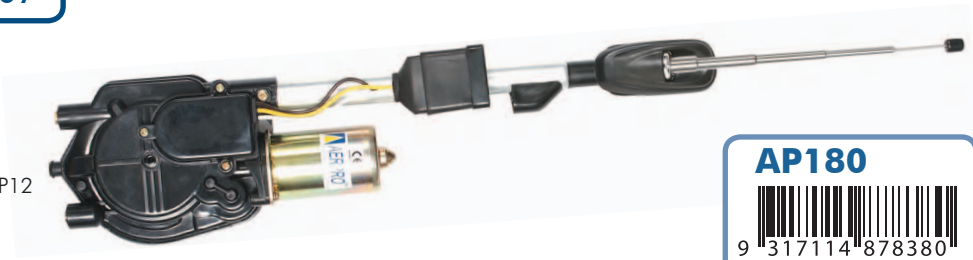

OEM Replacement Mast

- 7 Section stainless steel mast
- Extends to 89cm
- Mast diameter 10mm
- Retracted length 145mm
- Sleeve diameter 11mm
- Sleeve length 60mm

NEW

ARM126

9 317114 887092

Pajero NA-NE, 83-87

Fully Automatic

- 5 Section stainless steel mast
- Extends to 97cm
- Cable 140cm
- Replacement mast for AP180: AP12

AP180

Guard Mount, Push Down

- Push down antenna
- 4 Section stainless steel mast
- Extends to 86cm
- Cable 160cm