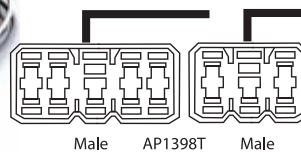

AP1398T

9 317114 872265

To Suit Ford

Falcon AU - Aftermarket Radio Harness

• This Harness is to be wired to your aftermarket radio's loom and plugs into your vehicle's wiring harness.