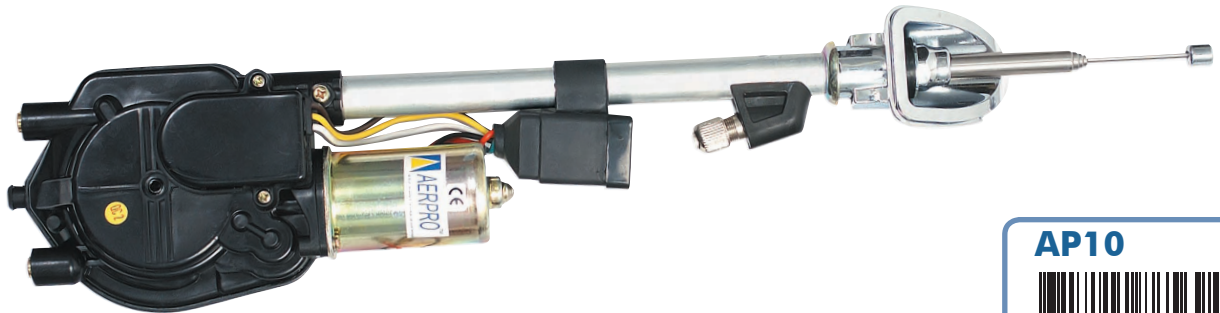

APDAB4

9 317114 901972

Multi Fit

Fully & Semi Automatic

• Packed in hang sell, full colour blister

Fully Automatic, Replaceable Mast

- 4 Head kits, separate parts
- 0–30 Degree adjustable for 25mm hole
- 0–30 Degree adjustable for 19mm hole
- 0–10 Degree adjustable flushmount
- 5 Section stainless steel mast
- Extends to 99cm
- Detachable cable
- Cable 140cm
- Replacement mast AP12

AP10

9 317114 865694

Fully Automatic, Replaceable Mast

- Adjustable 0–30 degree headkit for 25mm hole
- 5 Section stainless steel mast
- Extends to 99cm
- Cable 140cm
- Replacement mast AP12

Universal Mount