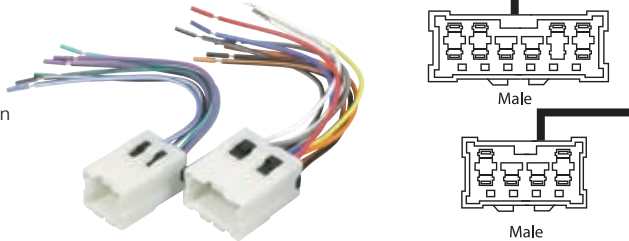

Nissan 1995 On Wiring Harness

- This Harness is to be wired to your aftermarket radio's loom and plugs into your vehicle's wiring harness. Suits most Nissan models 1995 On eg. 350Z, Maxima, 200SX, Pathfinder, XTerra etc.