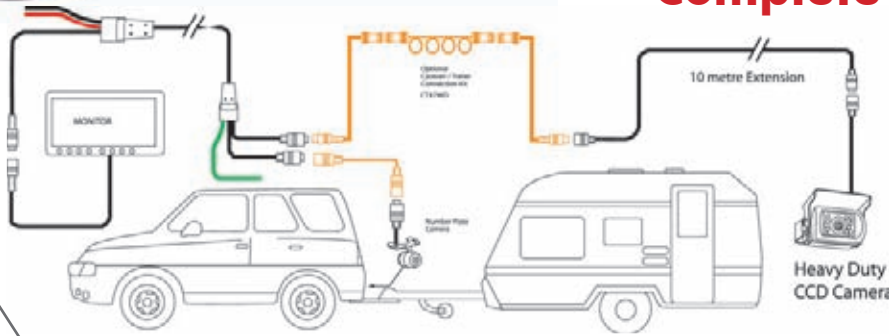

Complete Kit!

ARV50T

9 317114 900456 >