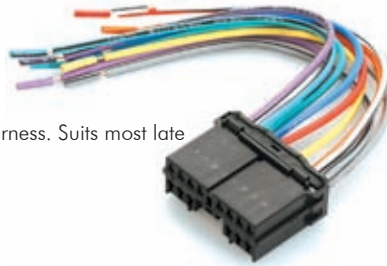

- This is a replacement for the factory fitted harness. Suits most late Mitsubishi models, 1 Plug Type.

717011

9 317114 874399

2 Plug Type Replacement Harness

- This is a replacement for the factory fitted harness. Suits most early Mitsubishi models, 2 Plug Type.