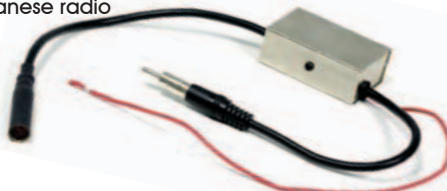

AP744

9 317114 887375

20 MHz Deluxe FM Expander

- Uses phase lock loop (PLL) technology
- Ensures the best reception for your Japanese radio
- Shielded from external RF interference
- 12 Volt DC operation
- Negative earth only