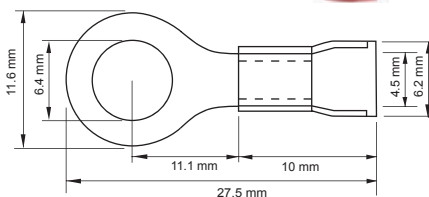

- 6.4mm Red O Ring terminals, 100pcs
- Wire size 22-16 AWG 0.5-1.5mm