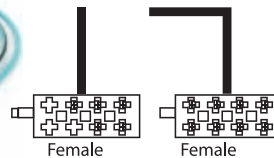

9 317114 872067

- ISO Connector to most late model Toyotas, smaller 2-plug type

APP0141

9 317114 872074

Universal

- Universal Female ISO Connectors to bare ends

APP7200

9 317114 873736