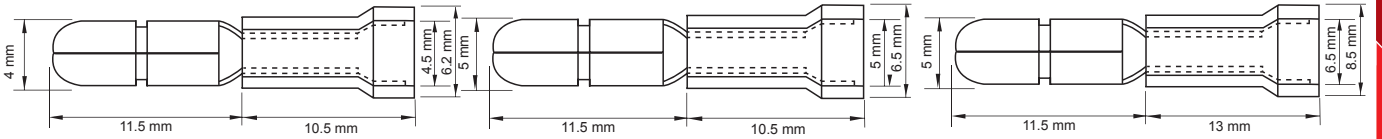

10A

15A

24A

- Red female bullet terminals, 100pcs
- Wire size 22-16 AWG 0.5-1.5mm

- Blue female bullet terminals, 100pcs
- Wire size 16-14 AWG 1.5-2.5mm

- Yellow female bullet terminals, 100pcs
- Wire size 12-10 AWG 4-6mm