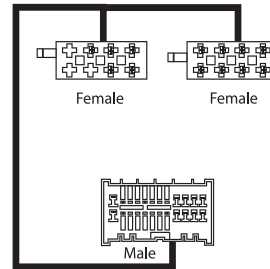

APP086 NEW

9 317114 901187