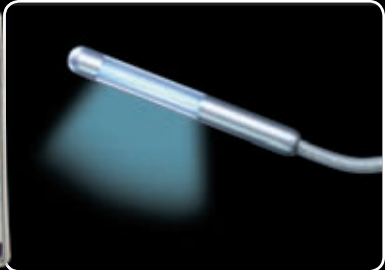

9 317114 882837

Pink

LU31PK

9 317114 882844

50mm Mini Black Light

Compact black light tube is fitted directly to switchable cigarette lighter plug via flexible arm. Tube can be easily repositioned to change illuminated area. Overall length 12cm