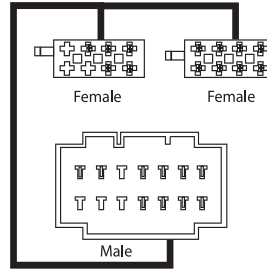

APP0130

9 317114 872050

- Suits Ignis, Jimny, Liana, 04/2002 on Swift, Vitara, Wagon R+ 2006 on

APP071 NEW

9 317114 894724