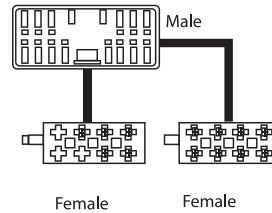

To Suit Honda

- ISO Connector to suit most Hondas 1986 On