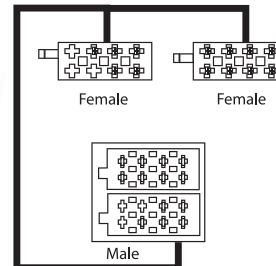

- ISO Connector to suit Maxima 2007 On
Navara 2007 On
Pathfinder 2007 On
Tiida 2006 On
X-Trail 2007 On

APP091

NEW

To Suit Saab

- ISO Connector to Saab 900 - 1993
9000 - 1995
9.3 - 1993
9.5 - 1997

APP075

NEW