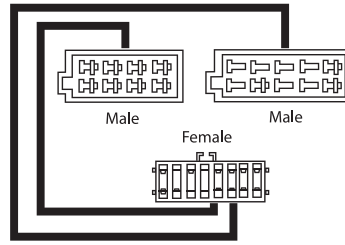

To Suit Pioneer

- Suits all latest model Pioneer car audio units
- 14 pin plug

APP8PIO

9 317114 885753