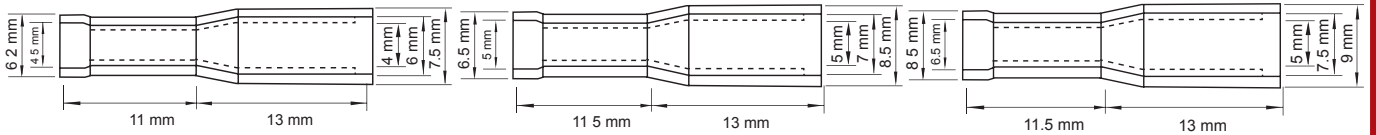

Bullet Terminals

10A

15A

24A

- Red female bullet terminals, 100pcs
- Wire size 22-16 AWG 0.5-1.5mm

- Blue female bullet terminals, 100pcs
- Wire size 16-14 AWG 1.5-2.5mm

- Yellow female bullet terminals, 100pcs
- Wire size 12-10 AWG 4-6mm