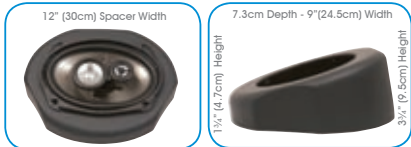

6" x 9" (152mm x 229mm) Rear Mount Speaker Spacers

- Rubberized coating
- Acoustic design, reinforced ABS plastic housing