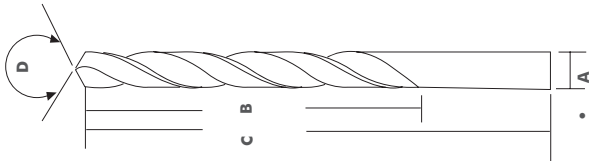

Titanium Coated Drill Bits

In keeping with our philosophy of providing a complete range of products rather than having a patch work of individual items, we have created an extensive assortment of imperial and metric drill bits to cater to the needs of the Workshop professional and the enthusiast DIY Retail customer. We thought that having just 1/8th drill bits in a "range" is like having tomato sauce with out a meat pie to put it on! This range of professional drill bits are made from durable HSS Steel with a Titanium Nitrate coating. This coating acts as a surface lubricant that reduces friction at the cutting face as well as helping to clear swarf from the drill hole. This effect increases the life of the cutting face in terms of its sharpness. Drill bits from 3mm up also feature a split point to stabilise the tip when drilling metals and alloys.

• A for size • B for flute length • C for total length • D for degree

Imperial Sizes

Model	A	Metric conversion(mm)	Closest Metric	B	C	D
HSS14	1/4"	6.25	6	63	101	135
HSS18	1/8"	3.125	3	36	65	135
HSS18PK	1/8"	3.125 10 Pack	3	36	65	135
CD18	1/8"	3.125 Cobalt	3	36	65	135

HSS14

9 317114 869500

HSS18

9 317114 869432

HSS18PK

9 317114 869456

10 Pack

CD18

9 317114 869449

Cobalt steel 1/8th drill bit for super heavy duty use on hardened steels and Stainless.

Metric Sizes

Model	A (mm)	Closest Imperial conversion		B	C	D
HSS15	1.5	1/16"	1.563mm	18	40	118
HSS20	2	5/64"	1.953mm	24	49	118
HSS25	2.5	3/32" 7/64"	2.344mm 2.734mm	30	57	118
HSS30	3	1/8"	3.125mm	33	61	135
HSS35	3.5	9/64"	3.516mm	39	70	135
HSS40	4	5/32"	3.905mm	43	75	135
HSS45	4.5	11/64"	4.297mm	47	80	135
HSS50	5	13/64"	5.078mm	52	86	135
HSS55	5.5	7/32"	5.469mm	57	93	135
HSS60	6	15/64" 1/4"	3.516mm 6.25mm	57	93	135
HSS65	6.5	17/64"	6.641mm	63	101	135
HSS70	7	9/32"	7.031mm	69	109	135
HSS75	7.5	19/64"	7.422mm	69	109	135
HSS80	8	5/16" 21/64"	7.813mm 8.203	75	117	135
HSS85	8.5	11/32"	8.594mm	75	117	135
HSS90	9	23/64"	8.984mm	81	125	135
HSS95	9.5	3/8" 25/64"	9.375mm 9.766mm	81	125	135
HSS100	10	13/32"	10.156mm	87	133	135

HSS15

9 317114 869548

HSS45

9 317114 869722

HSS75

9 317114 870032

HSS20

9 317114 869555

HSS50

9 317114 869739

HSS80

9 317114 870094

HSS25

9 317114 869616

HSS55

9 317114 869746

HSS85

9 317114 870162

HSS30

9 317114 869654

HSS60

9 317114 869869

HSS90

9 317114 870179

HSS35

9 317114 869685

HSS65

9 317114 869876

HSS95

9 317114 870186

HSS40

9 317114 869715

HSS70

9 317114 870018

HSS100

9 317114 870209