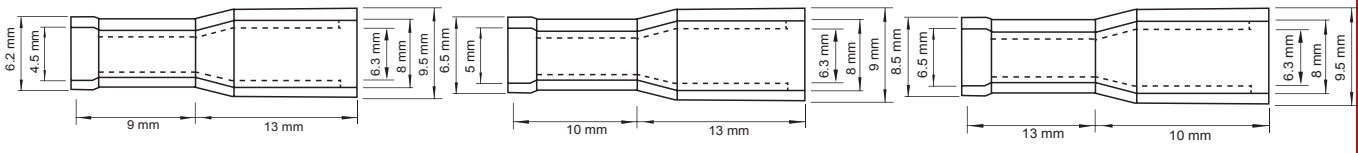

Sizes may vary slightly due to manufacturing tolerances

Spade Terminals 10A 15A 24A

- 6.3mm Red female spade terminals, 100pcs
- Wire size 22-16 AWG 0.5-1.5mm

- 6.3mm Blue female spade terminals, 100pcs
- Wire size 16-14 AWG 1.5-2.5mm