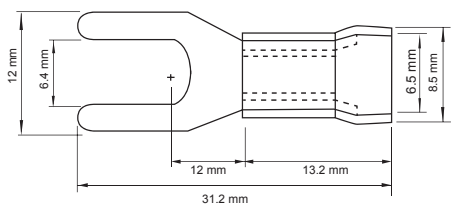

- 6.4mm Yellow fork terminals, 100pcs
- Wire size 12-10 AWG 4-6mm

TF64B

9 317114 868268

TF64Y

9 317114 868428