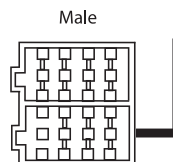

APP7200

9 317114 873736

- Universal Male ISO Connector
- Suit AUDI / VW APP7201 ISO to bare ends.
- The APP7201 has an inbuilt link for the illumination wire in an Audi or Volkswagen.