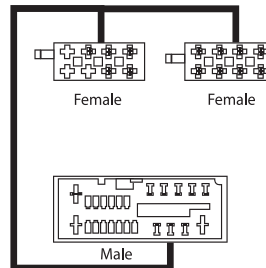

To Suit Daihatsu

- ISO Connector to most Daihatsu 1989 Up

APP040

9 317114 871954

To Suit Ford

- ISO Connector to Falcon EA-ED 03/1988-08/1994

APP050

9 317114 871961

- ISO Connector to Falcon EF-EL 1995 On

APP051

9 317114 871978

- ISO Connector to Falcon AU

APP053

9 317114 876454

- ISO Connector to Fiesta 2003/05

NEW

APP054

9 317114 901101

- ISO Connector to Focus / Fiesta / Mondeo / Transit

NEW

APP055

9 317114 901118