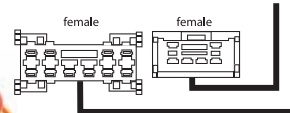

To Suit Nissan

Nissan 1995 On Replacement Harness

- This is a replacement for the factory fitted harness. Suits Nissan 1995 On.