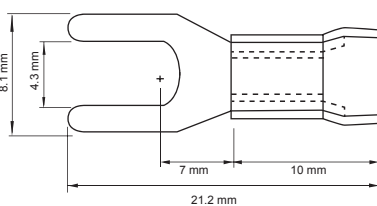

   • Match Colour for correct Amperage

Crimp Terminal Range

• All Aerpro Crimp Terminals are packed in hang sell poly bags with full colour header cards

Fork Terminals

19A

27A

48A

• Match Colour for correct Amperage