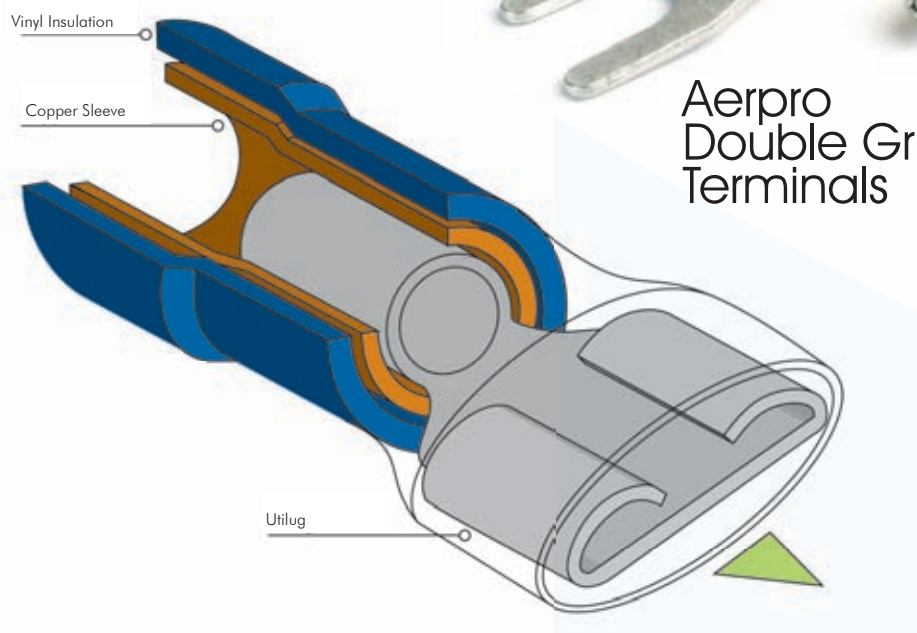

Aerpro
Double Grip
Terminals

Aerpro DOUBLE GRIP. Solder vs Crimp

Soldering:

In terms of connection reliability it is hard to beat a soldered connection. However, soldering connections inside a vehicle is not only difficult but also carries with it the risk of damage to vehicle interiors if the soldering iron is not handled carefully. Even the best laid interior protectors can shift during installation just enough to allow a drop of molten solder to drop through the gap on to an expensive interior part. The other draw backs of soldered connections is that they are more time consuming to complete than a crimp connection with such things to consider as iron heat up time, getting power to the vehicle to power the iron, not to mention the extra time required to tape wrap all your joints to insulate them from shorts.

Crimp connections:

Crimp connections vs Soldered connections are an interesting comparison because not all crimp connections are equal. The 2 important factors to consider:

1) The quality of the crimp connectors

The first thing to consider is the outer insulator of the crimp terminal. It must be hard enough to hold its shape after crimping yet if the material is too hard the insulator can crack and in some cases fall off leaving the crimp exposed to shorts. The New range of Aerpro terminals use vinyl outer insulators with a formulation that strikes a perfect balance of hardness without the risk of cracking.

The new range of Aerpro terminals also have a copper inner sleeve that greatly improves the quality and reliability of the crimp connection. At Aerpro we call this system DOUBLE GRIP because the wire is held in the terminal in two places. It is held by the bare wire end at the front of the crimp like ordinary terminals and it is also held by the copper inner sleeve at the back of the crimp where it holds the incoming wires outer sheath. All but one model in our entire range of crimp terminals uses the Aerpro DOUBLE GRIP system.