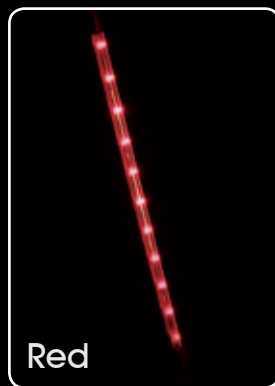

12" (305mm) LED Stick

- Fitted with 11 super bright LEDs
- Adjustable mounting brackets
- Overall length 340mm
- 12V DC cigarette lighter plug with on/off switch

White

EL300W

9 317114 897190

Green

EL300G

9 317114 890542