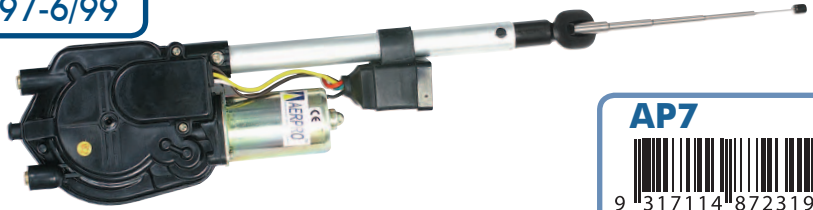

Commodore VT Ser.1, 10/97-6/99

Fully Automatic

- 5 Section stainless steel mast
- Extends to 99cm
- Cable 50cm
- Replacement mast for AP7: AP12