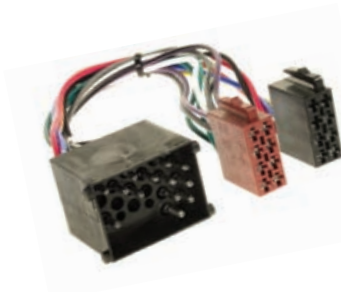

To Suit BMW

- ISO Connector to BMW
  • Round Pin

NEW
APP021
9 317114 901088

- ISO Connector to BMW
  • Square Pin