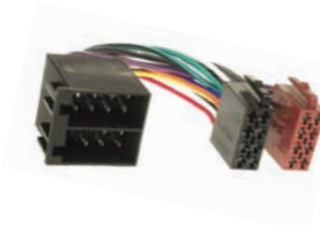

- ISO Connector to suit Maxima 2007 On
Navara 2007 On
Pathfinder 2007 On
Tiida 2006 On
X-Trail 2007 On

APP091

NEW

To Suit Saab

- ISO Connector to Saab 900 - 1993
9000 - 1995
9.3 - 1993
9.5 - 1997

APP075

NEW