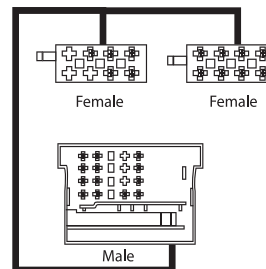

NEW

APP054

9 317114 901101

- ISO Connector to Focus / Fiesta / Mondeo / Transit