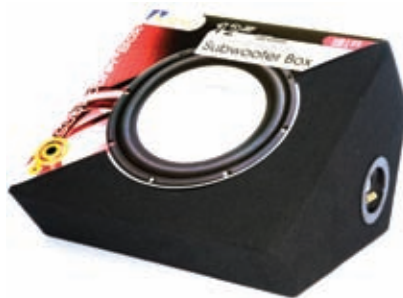

- Sleek design ideal for hatchbacks lacking boot space
- Black carpet
- 325mm H x 435mm W x 465mm D

HB12S

**15" (382mm) 3.53ft³ (99.96L)
Sealed Dual**

- Black carpet
- 365mm H x 865mm W x 630mm D

SB1518D

**15" (382mm) 1.89ft³ (53.52L)
Sealed Single**