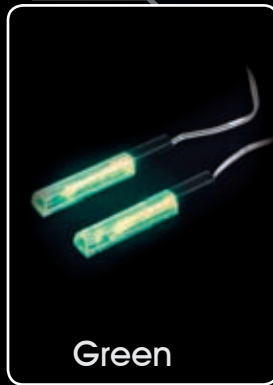

Green

EL8G

9 317114 886910