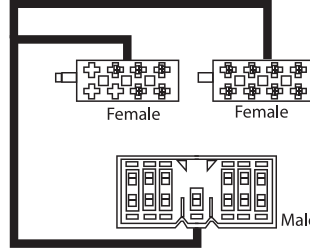

To Suit Ford

- ISO Connector to Falcon EA-ED 03/1988-08/1994

APP050

9 317114 871961

- ISO Connector to Falcon EF-EL 1995 On