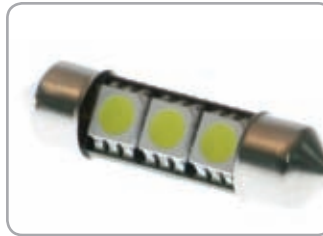

6x Super SMD LED Interior Hyperformance Light

- 41 MM
- 12V DC
- 6500 Kelvin
- Ultra White
- Replaces original interior light

White **NEW**

SMD95W

9 317114 902733