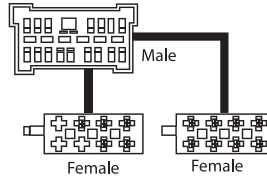

APP085

9 317114 885746

- ISO Connector to suit Accent - 2005, Azera - 2006, Coupe/Elantra/Getz - 2005, Lantra/ Santa Fe - 2005, Sonata - 03/2005, Trajet - 2005, Tucson - 2005