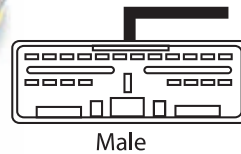

AP1053

9 317114 876461

Falcon EA-ED 1988-94 - Aftermarket Radio Harness

• This Harness is to be wired to your aftermarket radio's loom and plugs into your vehicle's wiring harness.