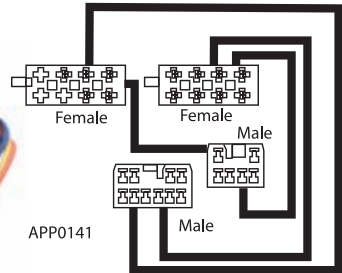

APP0140

9 317114 872067

- ISO Connector to most late model Toyotas, smaller 2-plug type

APP0141

9 317114 872074