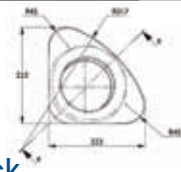

Vinyl Finish (Painted MDF Base) • Sold in pairs

**1 Pair of 6" (152mm)
Vinyl Fibreglass Speaker Spacers**