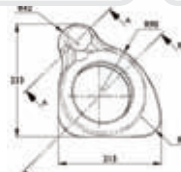

**1 Pair of 6" (152mm) Vinyl
Fibreglass Component
Speaker Spacers**