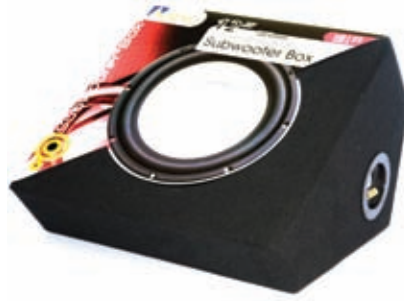

**12" (305mm) 1.05ft³ (29.73L)
Hatch Back**

- Sleek design ideal for hatchbacks lacking boot space
- Black carpet
- 325mm H x 435mm W x 465mm D