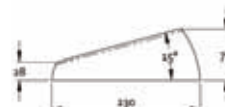

9 317114 894274

Grey

**APF69LGR**

9 317114 894311

1 Pair of 6" x 9" (152mm x 229mm)  
Vinyl Fibreglass Speaker Spacers - High Angled

- High profile spacers, ideal for vehicle parcel shelves with sharp angled rear windows