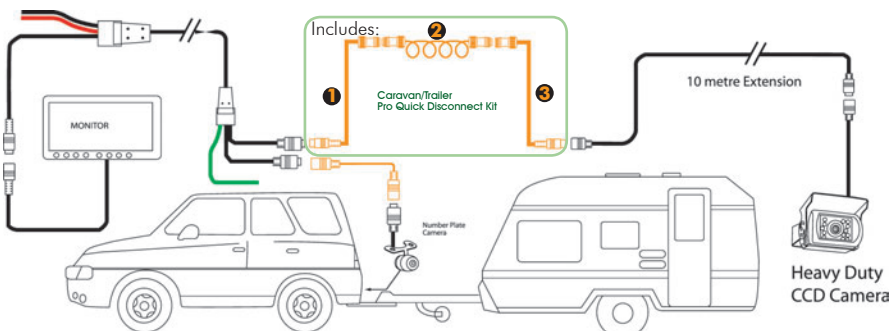

Example Installation (To Suit Caravan or Trailer)