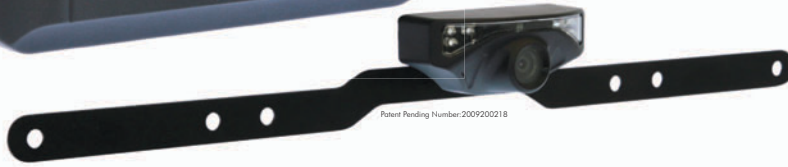

WIRELESS

DUAL-TECH
Check which option best suits your application!
SUITABLE FOR

WIRED

G350

9 317114 900692