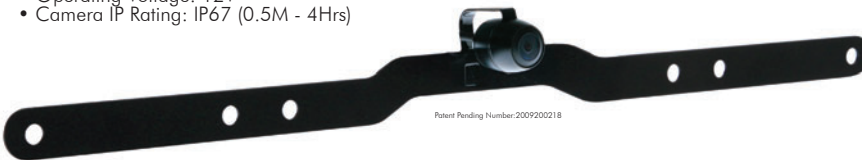

### Stealth Reversing Camera

- Camera Type: CMOS
- Viewing Angle Range: 120°/60°
- Camera Mount Type: Stealth/Number Plate
- Operating Voltage: 12V
- Camera IP Rating: IP67 (0.5M - 4Hrs)

Patent Pending Number:2009200218