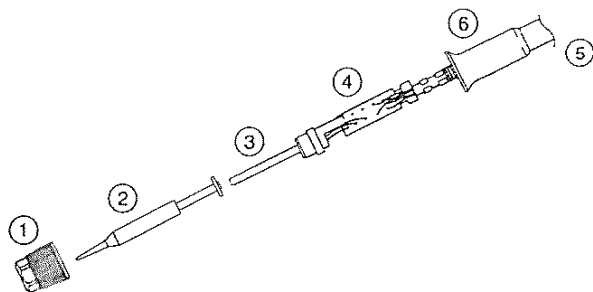

Parts List (Station/Iron Holder)

Note: Spare or repair parts do not include mounting screws, if they are not listed on the description. Screws must be ordered separately.

Item No.	Part No.	Part Name	Description
1	B2048	Upper Case	Standard (100,110,220-240V)
	B2225	Upper Case / UL	Standard (120V/UL, 230-240V/Australia, N.Z.)
	B2001	Upper Case	E.S.D.
2	B2229	P.W.B.	
	B2319	P.W.B.	Australia
3	B2003	Panel	
	B2287	Panel	E.S.D.
4	B2006	Receptacle	
5	B2004	Knob	w / a screw
6	B2005	Knob Mount	w / a screw
7	B2018	CAL Pot Plug	
8	B2227	Grounding Plate	
9	B2011	Transformer	100-24V
	B2012	Transformer	110-24V
	B2228	Transformer	120-24V (UL)
	B2014	Transformer	220-240-24V
	B2088	Transformer	240-24V (Australia)
10	B2000	Lower Case*	Standard (100,110,220-240V)
	B2226	Lower Case / UL*	Standard (120V/UL, 230-240V/Australia, N.Z.)
	B2002	Lower Case*	E.S.D.
11	B2015	Cord Stopper	
12	B2016	Rubber Stopper	set of 2
13	B1318	Power Cord	3 Wired Cord But No Plug
	B1319	Power Cord	3 Wired Cord & American Plug
	B2042	Power Cord	3 Cord & Australian Plug
	B2043	Power Cord	3 Cord & European Plug
14	B2007	Fuse / 2A	100,110V
	B2224	Fuse / 2A	120V (UL)
	B2008	Fuse / 0.8A	220-240V
15	B2103	Wiring Board for Switch	
16	B1084	Power Switch	
17	B2017	Hex Wrench	

*w / Rubber Stopper

Item No.	Part No.	Part Name	For
1	C1141	Iron Holder	900S
	C1142	Iron Holder	907,908
2	B2020	Iron Receptacle	900S
	B2021	Iron Receptacle	907,908
3	B2019	Iron Holder Base	900S,907,908
4	A1042	Cleaning Sponge	900S,907,908

Parts List (Iron)

900S

Item No.	Part No.	Part Name	Description
1	900S-006	Nut	
	900S 006S	Nut	E. S. D.
2		Soldering Tip	See. P.6
3	A1322	Heating Element	Old part No.900S-H
4	900S-101	Terminal Board	w/Cord Stopper
5	900S-001	Handle	w/Handle Cover
	900S-001S	Handle	w/Handle Cover, E. S. D.
6	900S-034	Handle Cover	
	900S-034S	Handle Cover	E. S. D.
7	900S-010	Cord Bushing	(Not shown)
8	900S-039	Cord Asse'y	(Not shown)
	900S-039S	Cord Asse'y	E. S. D. (Not shown)