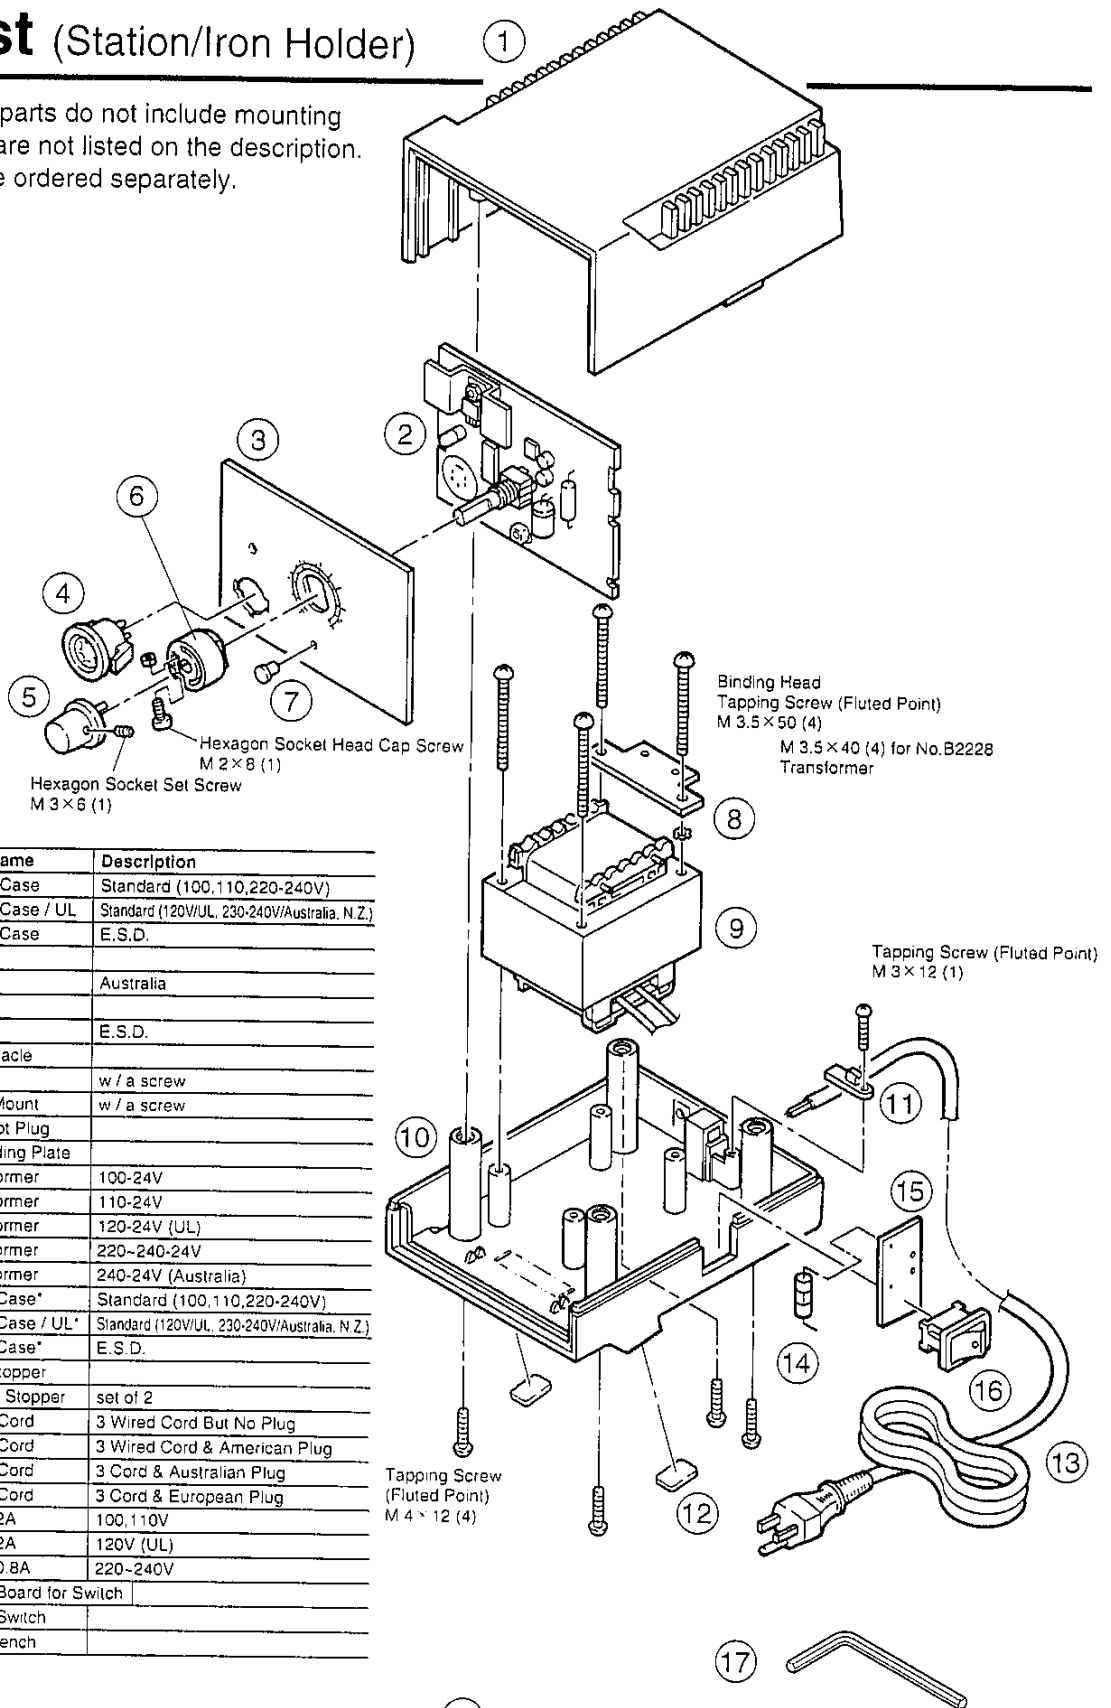

Parts List (Station/Iron Holder)

Note: Spare or repair parts do not include mounting screws, if they are not listed on the description. Screws must be ordered separately.

Item No.	Part No.	Part Name	Description
1	B2048	Upper Case	Standard (100,110,220-240V)
	B2225	Upper Case / UL	Standard (120V/UL, 230-240V/Australia, N.Z.)
	B2001	Upper Case	E.S.D.
2	B2229	P.W.B.	
	B2319	P.W.B.	Australia
3	B2003	Panel	
	B2287	Panel	E.S.D.
4	B2006	Receptacle	
5	B2004	Knob	w / a screw
6	B2005	Knob Mount	w / a screw
7	B2018	CAL Pot Plug	
8	B2227	Grounding Plate	
9	B2011	Transformer	100-24V
	B2012	Transformer	110-24V
	B2228	Transformer	120-24V (UL)
	B2014	Transformer	220-240-24V
	B2088	Transformer	240-24V (Australia)
10	B2000	Lower Case*	Standard (100,110,220-240V)
	B2226	Lower Case / UL*	Standard (120V/UL, 230-240V/Australia, N.Z.)
	B2002	Lower Case*	E.S.D.
11	B2015	Cord Stopper	
12	B2016	Rubber Stopper	set of 2
13	B1318	Power Cord	3 Wired Cord But No Plug
	B1319	Power Cord	3 Wired Cord & American Plug
	B2042	Power Cord	3 Cord & Australian Plug
	B2043	Power Cord	3 Cord & European Plug
14	B2007	Fuse / 2A	100,110V
	B2224	Fuse / 2A	120V (UL)
	B2008	Fuse / 0.8A	220-240V
15	B2103	Wiring Board for Switch	
16	B1084	Power Switch	
17	B2017	Hex Wrench	

*w / Rubber Stopper

Item No.	Part No.	Part Name	For
1	C1141	Iron Holder	900S
	C1142	Iron Holder	907,908
2	B2020	Iron Receptacle	900S
	B2021	Iron Receptacle	907,908
3	B2019	Iron Holder Base	900S,907,908
4	A1042	Cleaning Sponge	900S,907,908

Parts List (Iron)

900S

Item No.	Part No.	Part Name	Description
1	900S-006	Nut	
	900S 006S	Nut	E. S. D.
2		Soldering Tip	See. P.6
3	A1322	Heating Element	Old part No.900S-H
4	900S-101	Terminal Board	w/Cord Stopper
5	900S-001	Handle	w/Handle Cover
	900S-001S	Handle	w/Handle Cover, E. S. D.
6	900S-034	Handle Cover	
	900S-034S	Handle Cover	E. S. D.
7	900S-010	Cord Bushing	(Not shown)
8	900S-039	Cord Asse'y	(Not shown)
	900S-039S	Cord Asse'y	E. S. D. (Not shown)