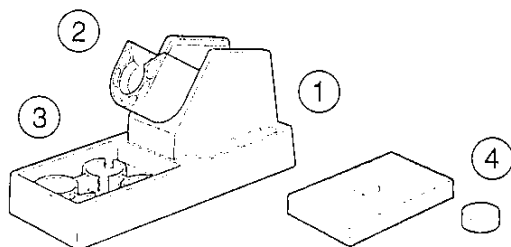

Parts List (Station/Iron Holder)

Note: Spare or repair parts do not include mounting screws, if they are not listed on the description. Screws must be ordered separately.

Item No.	Part No.	Part Name	Description
1	B2048	Upper Case	Standard (100,110,220-240V)
	B2225	Upper Case / UL	Standard (120V/UL, 230-240V/Australia, N.Z.)
	B2001	Upper Case	E.S.D.
2	B2229	P.W.B.	
	B2319	P.W.B.	Australia
3	B2003	Panel	
	B2287	Panel	E.S.D.
4	B2006	Receptacle	
5	B2004	Knob	w / a screw
6	B2005	Knob Mount	w / a screw
7	B2018	CAL Pot Plug	
8	B2227	Grounding Plate	
9	B2011	Transformer	100-24V
	B2012	Transformer	110-24V
	B2228	Transformer	120-24V (UL)
	B2014	Transformer	220-240-24V
	B2088	Transformer	240-24V (Australia)
10	B2000	Lower Case*	Standard (100,110,220-240V)
	B2226	Lower Case / UL*	Standard (120V/UL, 230-240V/Australia, N.Z.)
	B2002	Lower Case*	E.S.D.
11	B2015	Cord Stopper	
12	B2016	Rubber Stopper	set of 2
13	B1318	Power Cord	3 Wired Cord But No Plug
	B1319	Power Cord	3 Wired Cord & American Plug
	B2042	Power Cord	3 Cord & Australian Plug
	B2043	Power Cord	3 Cord & European Plug
14	B2007	Fuse / 2A	100,110V
	B2224	Fuse / 2A	120V (UL)
	B2008	Fuse / 0.8A	220-240V
15	B2103	Wiring Board for Switch	
16	B1084	Power Switch	
17	B2017	Hex Wrench	

*w / Rubber Stopper

Item No.	Part No.	Part Name	For
1	C1141	Iron Holder	900S
	C1142	Iron Holder	907,908
2	B2020	Iron Receptacle	900S
	B2021	Iron Receptacle	907,908
3	B2019	Iron Holder Base	900S,907,908
4	A1042	Cleaning Sponge	900S,907,908

Parts List (Iron)

900S

Item No.	Part No.	Part Name	Description
1	900S-006	Nut	
	900S 006S	Nut	E. S. D.
2		Soldering Tip	See. P.6
3	A1322	Heating Element	Old part No.900S-H
4	900S-101	Terminal Board	w/Cord Stopper
5	900S-001	Handle	w/Handle Cover
	900S-001S	Handle	w/Handle Cover, E. S. D.
6	900S-034	Handle Cover	
	900S-034S	Handle Cover	E. S. D.
7	900S-010	Cord Bushing	(Not shown)
8	900S-039	Cord Asse'y	(Not shown)
	900S-039S	Cord Asse'y	E. S. D. (Not shown)