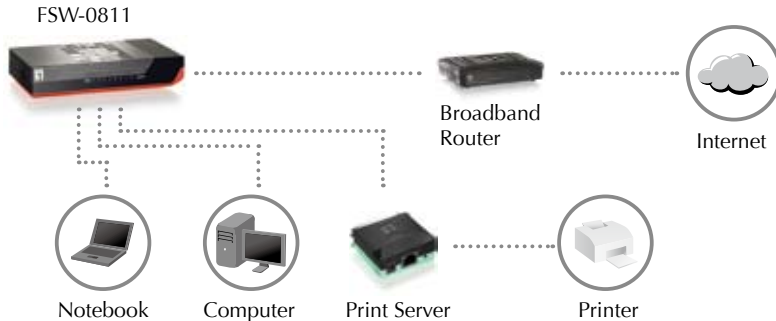

Contents

Ethernet Switches	1
ADSL Modem Routers	5
Wired/Wireless Broadband Routers	7
Wired/Wireless Network Adapters	11
Powerline Adapters	17
Network Cameras	19
Network Attached Storage (NAS)	21
KVM Switches.....	23
Docking Station	25
Bluetooth Communication	26
Antennas	27

Fast Ethernet Switches

Magnetic base

FSW-0508TX

5-Port Fast Ethernet Switch

- 5 x 10/100Mbps Fast Ethernet ports
- Plug-and-play for simple installation
- Magnetic base for secure placement on any metal surface
- Slim and compact design

LevelOne Green Technology

Power-saving technology is the newest feature addition to LevelOne's series of high-quality Ethernet Switches. With new Green chipset, users can now save power and operation costs by up to 84%. This equates to a 60 watts light bulb running continuously for 20 days each year.

FSW-0508TX

- 5-Port Switch
- 10/100Mbps
- Slim and Compact Design
- Magnetic base
- Green Technology

FSW-0808TX

- 8-Port Switch
- 10/100Mbps
- Slim and Compact Design
- Magnetic base
- Green Technology

FSW-0511