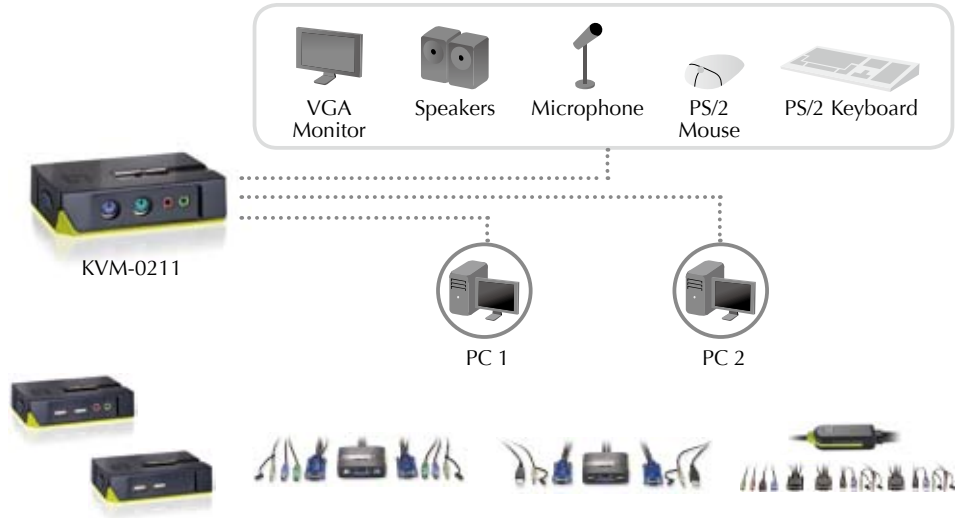

iTunes Server - Share music with computers

** **DLNA Server** - Share video, music and photos by digital media players over the local network

KVM Switches

KVM-0211 / KVM-0212

2-Port PS/2 KVM Switch

- Control and manage 2 computers by using a single PS/2 keyboard mouse and monitor
- High 2048x1536 pixels VGA resolution
- Auto-scan mode for PCs monitoring
- LED display for easy monitoring of PC activity
- No software installation or power supply required
- Audio enabled (KVM-0211)

Control Multiple Computers with One Device

LevelOne KVM switches include award-winning designs that look great on any desktop. With a small footprint and plug-and-play installation, these devices help you switching between computers with ease. Both PS/2 and USB connections are available to support any operating system.