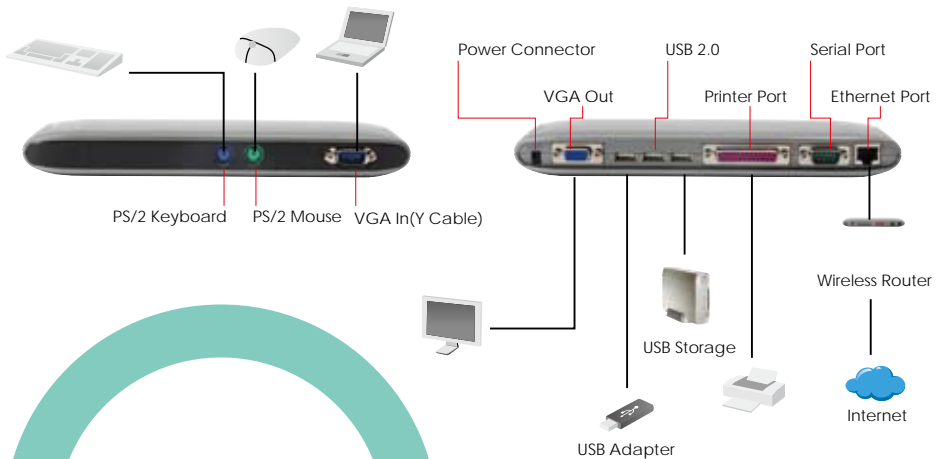

iTunes Server - Share music with computers

** **DLNA Server** - Share video, music and photos by digital media players over the local network

KVM Switches

KVM-0211 / KVM-0212

2-Port PS/2 KVM Switch

- Control and manage 2 computers by using a single PS/2 keyboard mouse and monitor
- High 2048x1536 pixels VGA resolution
- Auto-scan mode for PCs monitoring
- LED display for easy monitoring of PC activity
- No software installation or power supply required
- Audio enabled (KVM-0211)

Control Multiple Computers with One Device

LevelOne KVM switches include award-winning designs that look great on any desktop. With a small footprint and plug-and-play installation, these devices help you switching between computers with ease. Both PS/2 and USB connections are available to support any operating system.

KVM-0221 / KVM-0222

- 2-Port USB KVM
- 2048x1536 resolution
- Audio enabled (KVM-0221)

KVM-0213

- 2-Port PS/2 KVM
- 2048x1536 resolution
- Audio enabled

KVM-0223

- 2-Port USB KVM
- 2048x1536 resolution
- Audio enabled

KVM-0260

- 2-Port USB DVI KVM
- 1920x1200 resolution
- Audio enabled

Docking Station

The LevelOne docking station provides greater functionality and power to a laptop computer by adding additional interfaces (USB, serial, PS/2, and RJ-45) for easy use and organization.