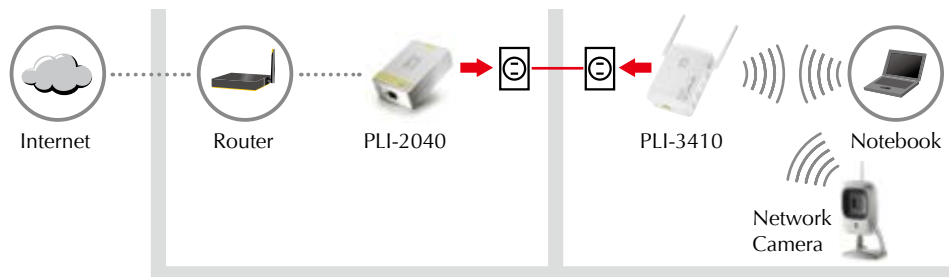

SUS-1003

- Small USB Stand with extension cable
- Works well with all LevelOne USB adapters

*Wi-Fi Protected Setup (WPS)

Powerline Adapters

PLI-3410

200Mbps Wireless Powerline Adapter

- Wired data transfer rates of up to 200Mbps
- 2 antennas with 2T/2R MIMO technology
- Wireless data rates of up to 300Mbps
- Compatible with 802.11b/g/n wireless standards
- Simple wireless security with one-push WPS button
- Security button for easy configuration
- Auto-channel selection to avoid interference from neighbors

Transmit Data via Your Home Electrical Wiring

Simply plug in a Powerline Adapter into the power socket and you're able to transmit data by using the existing electrical wiring in your home or small office. Following the HomePlug Audio/Video standard, you will benefit from 200Mbps throughput for all bandwidth-hungry applications like streaming HDTV, network cameras and wireless access points.